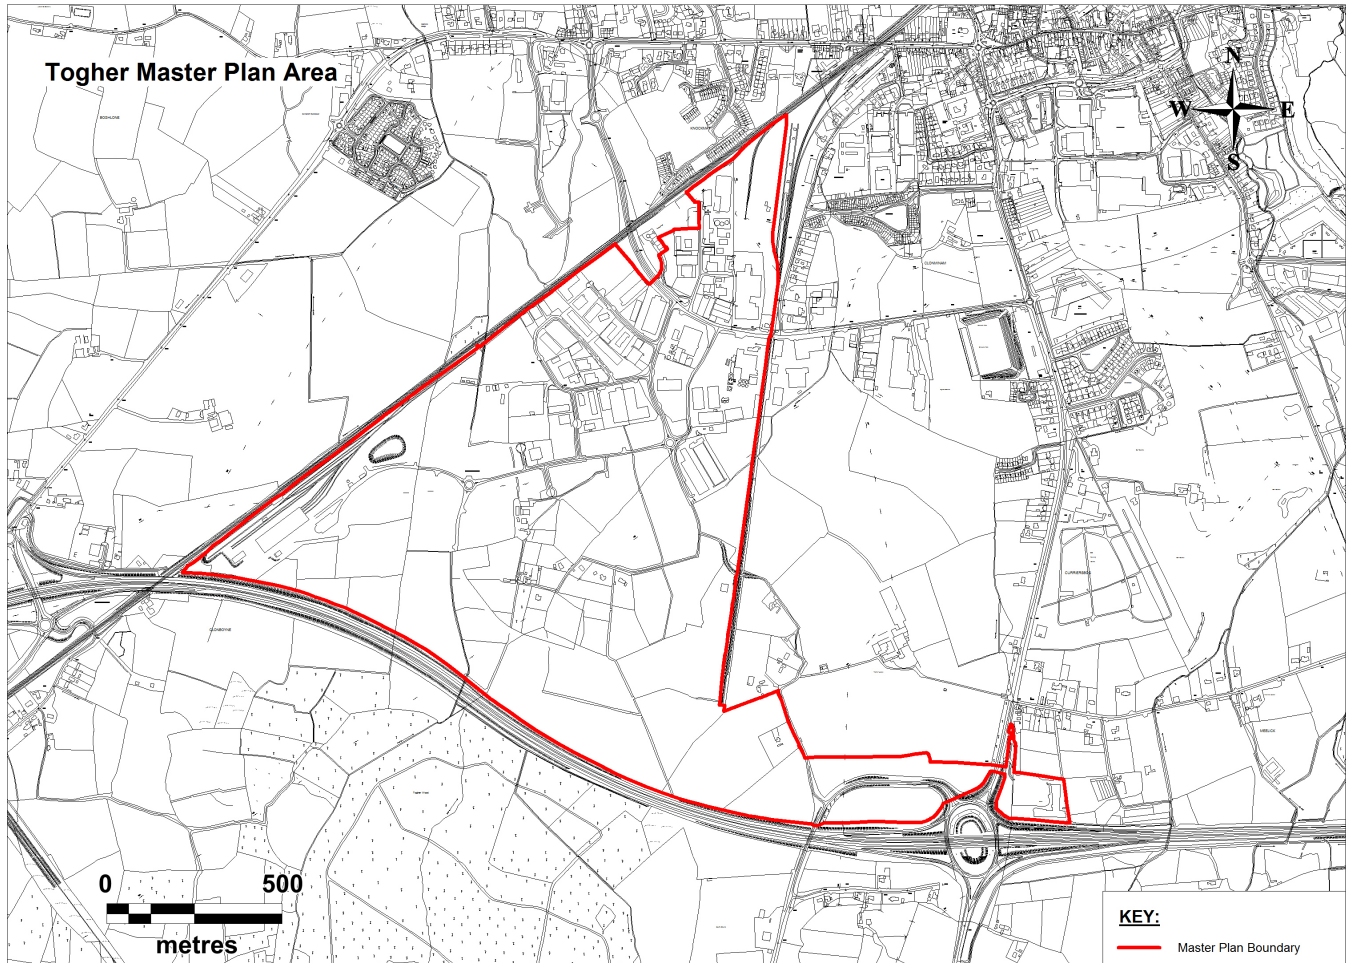

Togher Master Plan Area

KEY:

— Master Plan Boundary