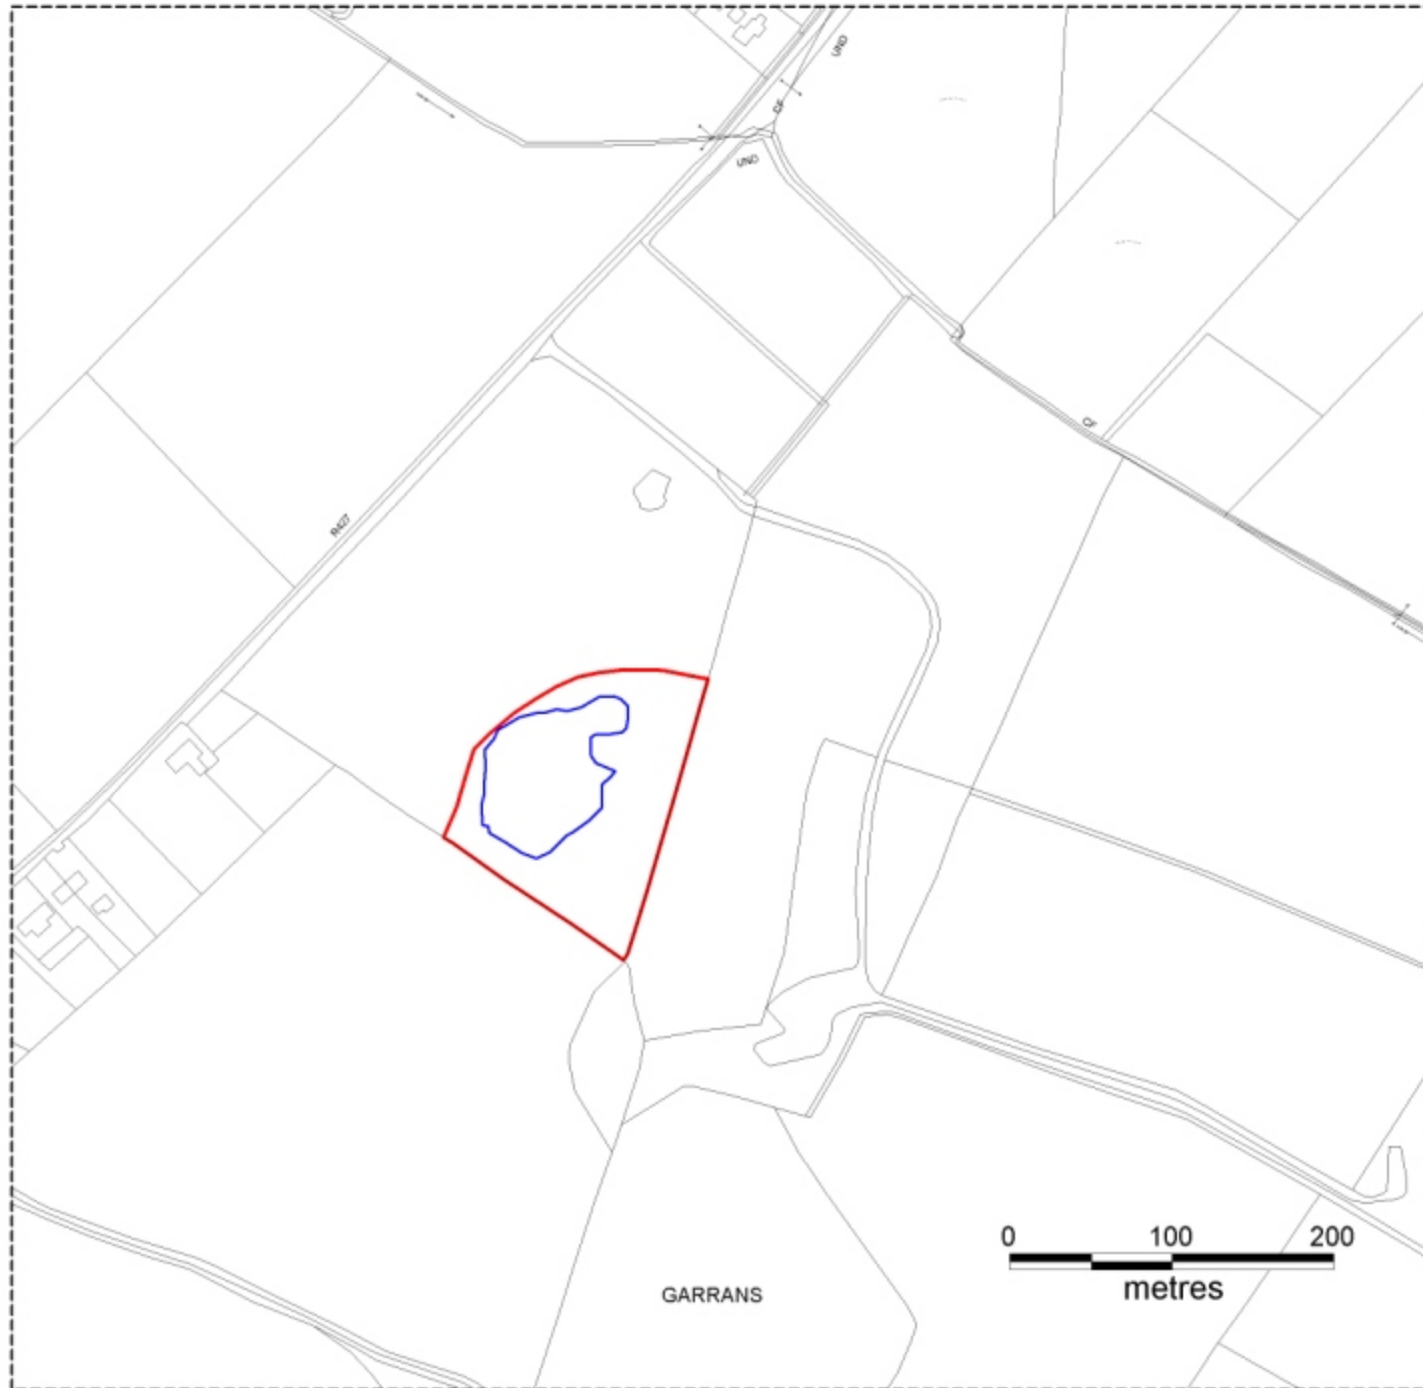

**MAP-QY05/74/1 showing area of
Quarry Registered under S.261 of
Planning and Development Act 2000**

Quarry Ref : QY05/74
 Name : Stradbally Quarries Ltd.,
 Address of Quarry : The Garrons, Stradbally, Co. Laois

KEY:

- = Area of the Quarry registered (approx. 1.743ha)
- = Extracted Area

**LAOIS COUNTY COUNCIL
PLANNING SECTION**

GPS Survey		Scale 1:3000
Surveyed by Dermot Dunne	Drawn by Dermot Dunne	Checked by James Condon