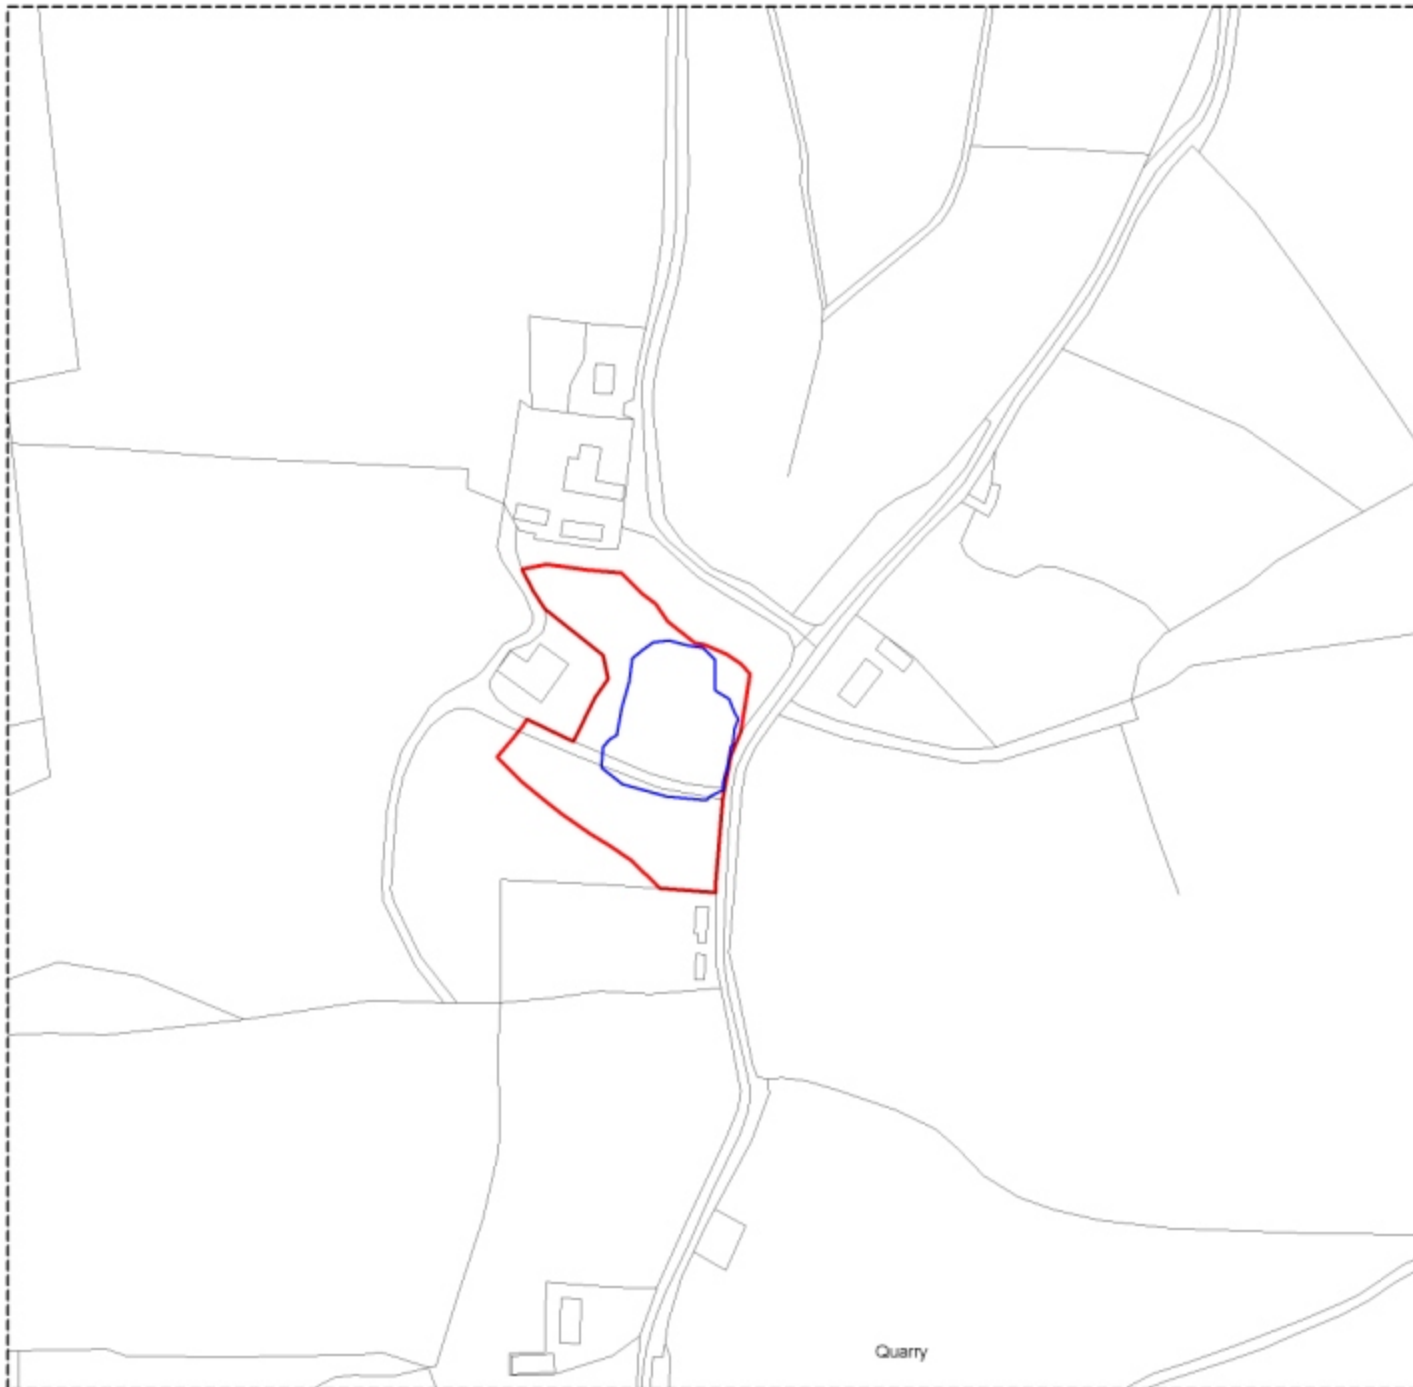

**MAP-QY05/73/1 showing area of  
Quarry Registered under S.261 of  
Planning and Development Act 2000**

Quarry Ref : QY05/73  
 Name : Stradbally Quarries Ltd.,  
 Address of Quarry : Castlecuffe, Clonaslee, Co. Laois

**KEY:**

- = Area of the Quarry registered (approx.0.766ha)
- = Extracted Area

**LAOIS COUNTY COUNCIL  
 PLANNING SECTION**

|                          |                       |                         |
|--------------------------|-----------------------|-------------------------|
| GPS Survey               |                       | Scale 1:2000            |
| Surveyed by Dermot Dunne | Drawn by Dermot Dunne | Checked by James Condon |