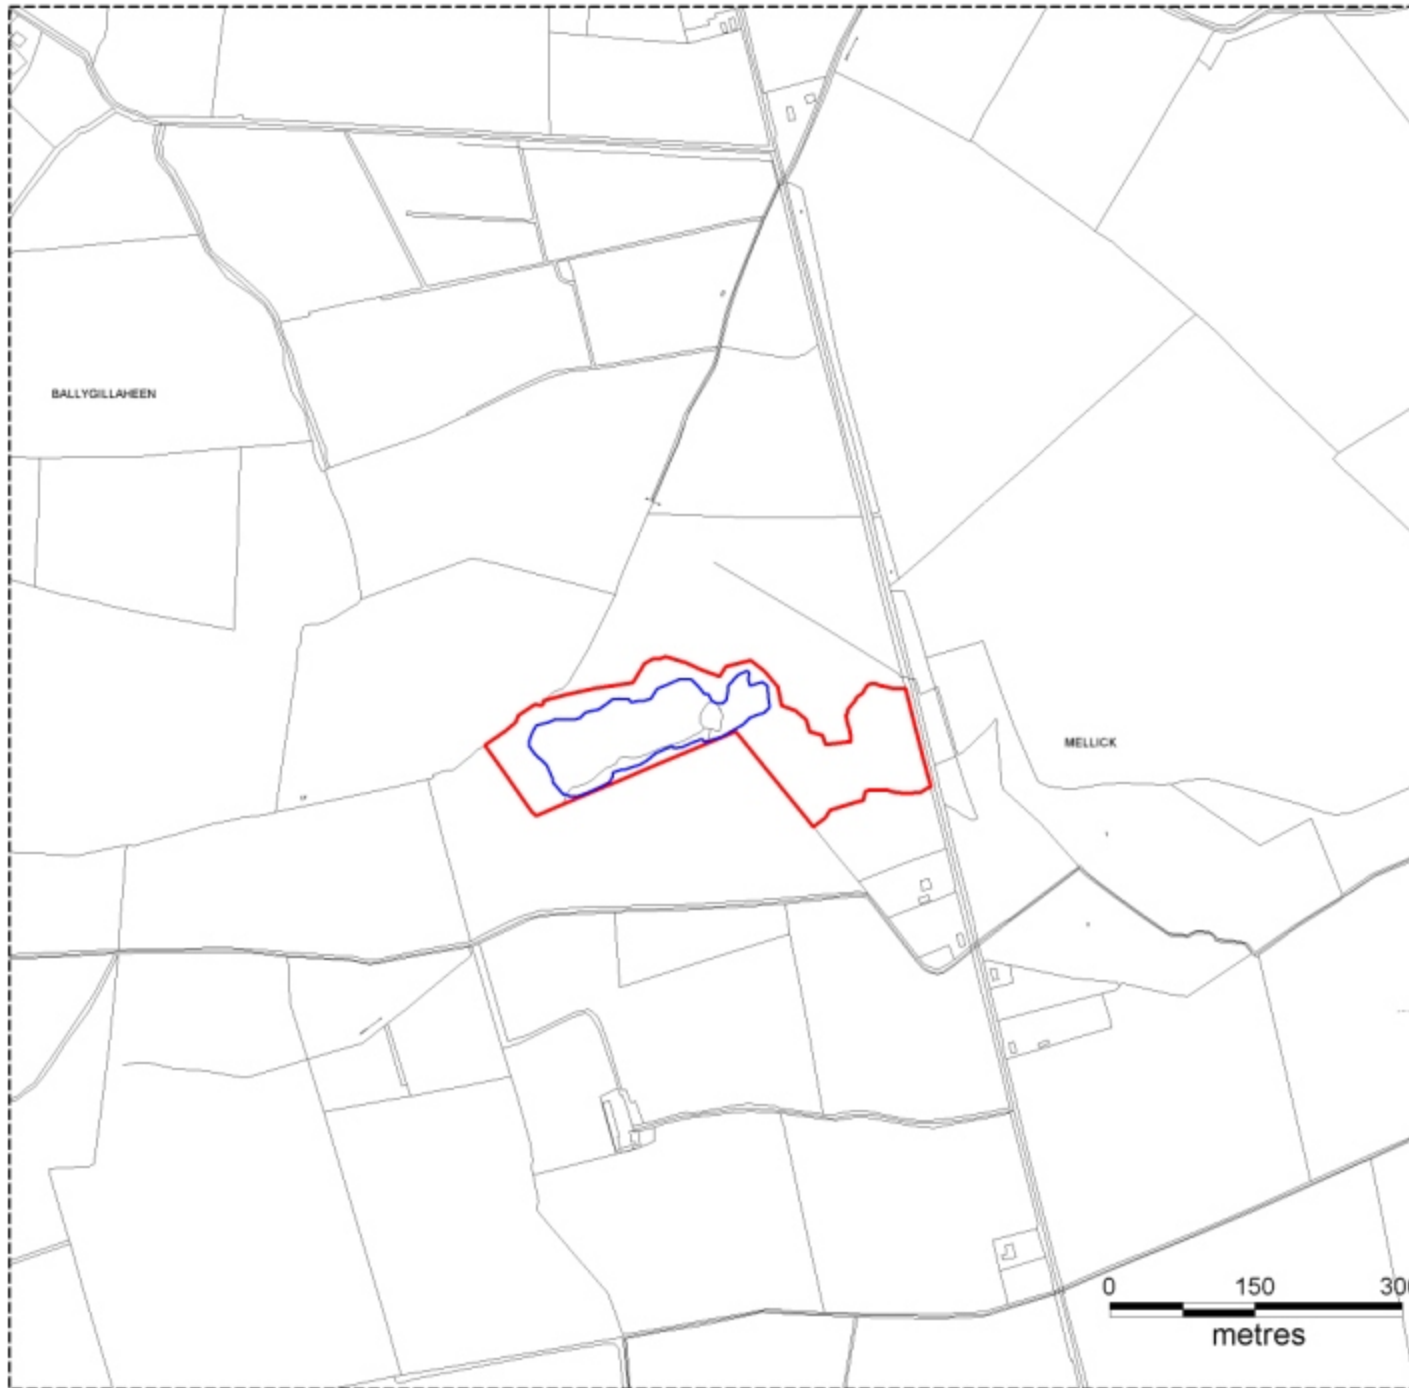

MAP-QY05/72/1 showing area of
Quarry Registered under S.261 of
Planning and Development Act 2000

Quarry Ref : QY05/72
Name : Stradbally Quarries Ltd,
Address of Quarry : Rosenallis, Co. Laois

KEY:

- = Area of the Quarry registered (approx 4.06ha)
- = Extracted Area

**LAOIS COUNTY COUNCIL
PLANNING SECTION**

GPS Survey	Scale 1:5000
Surveyed by Dermot Dunne	Drawn by Dermot Dunne
	Checked by James Condon