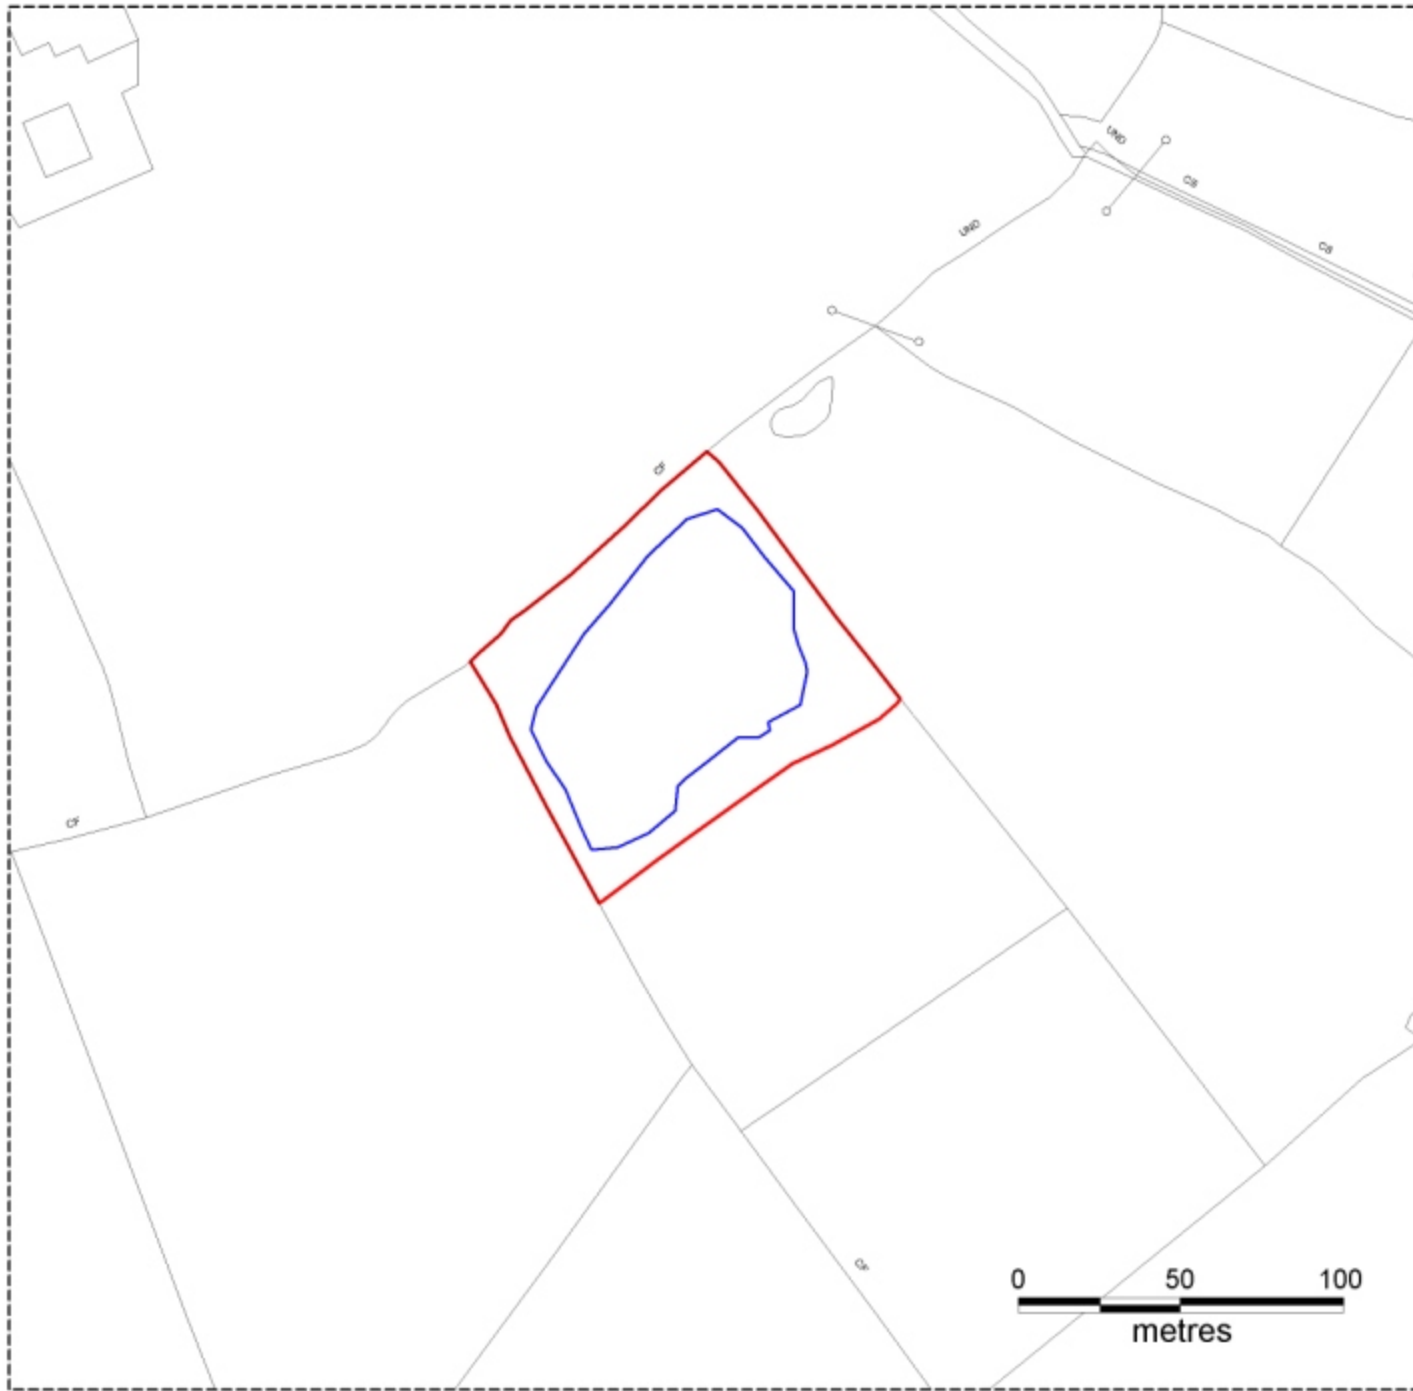

**MAP-QY05/71/1 showing area of
Quarry Registered under S.261 of
Planning and Development Act 2000**

Quarry Ref : QY05/71
 Name : Michael Dunphy
 Address of Quarry : Ballygarvan, Ballacolla, Co. Laois

KEY:

- = Area of the Quarry registered (approx.0.932ha)
- = Extracted Area

**LAOIS COUNTY COUNCIL
 PLANNING SECTION**

GPS Survey	Scale 1:1500
Surveyed by Dermot Dunne	Drawn by Dermot Dunne
	Checked by James Condon