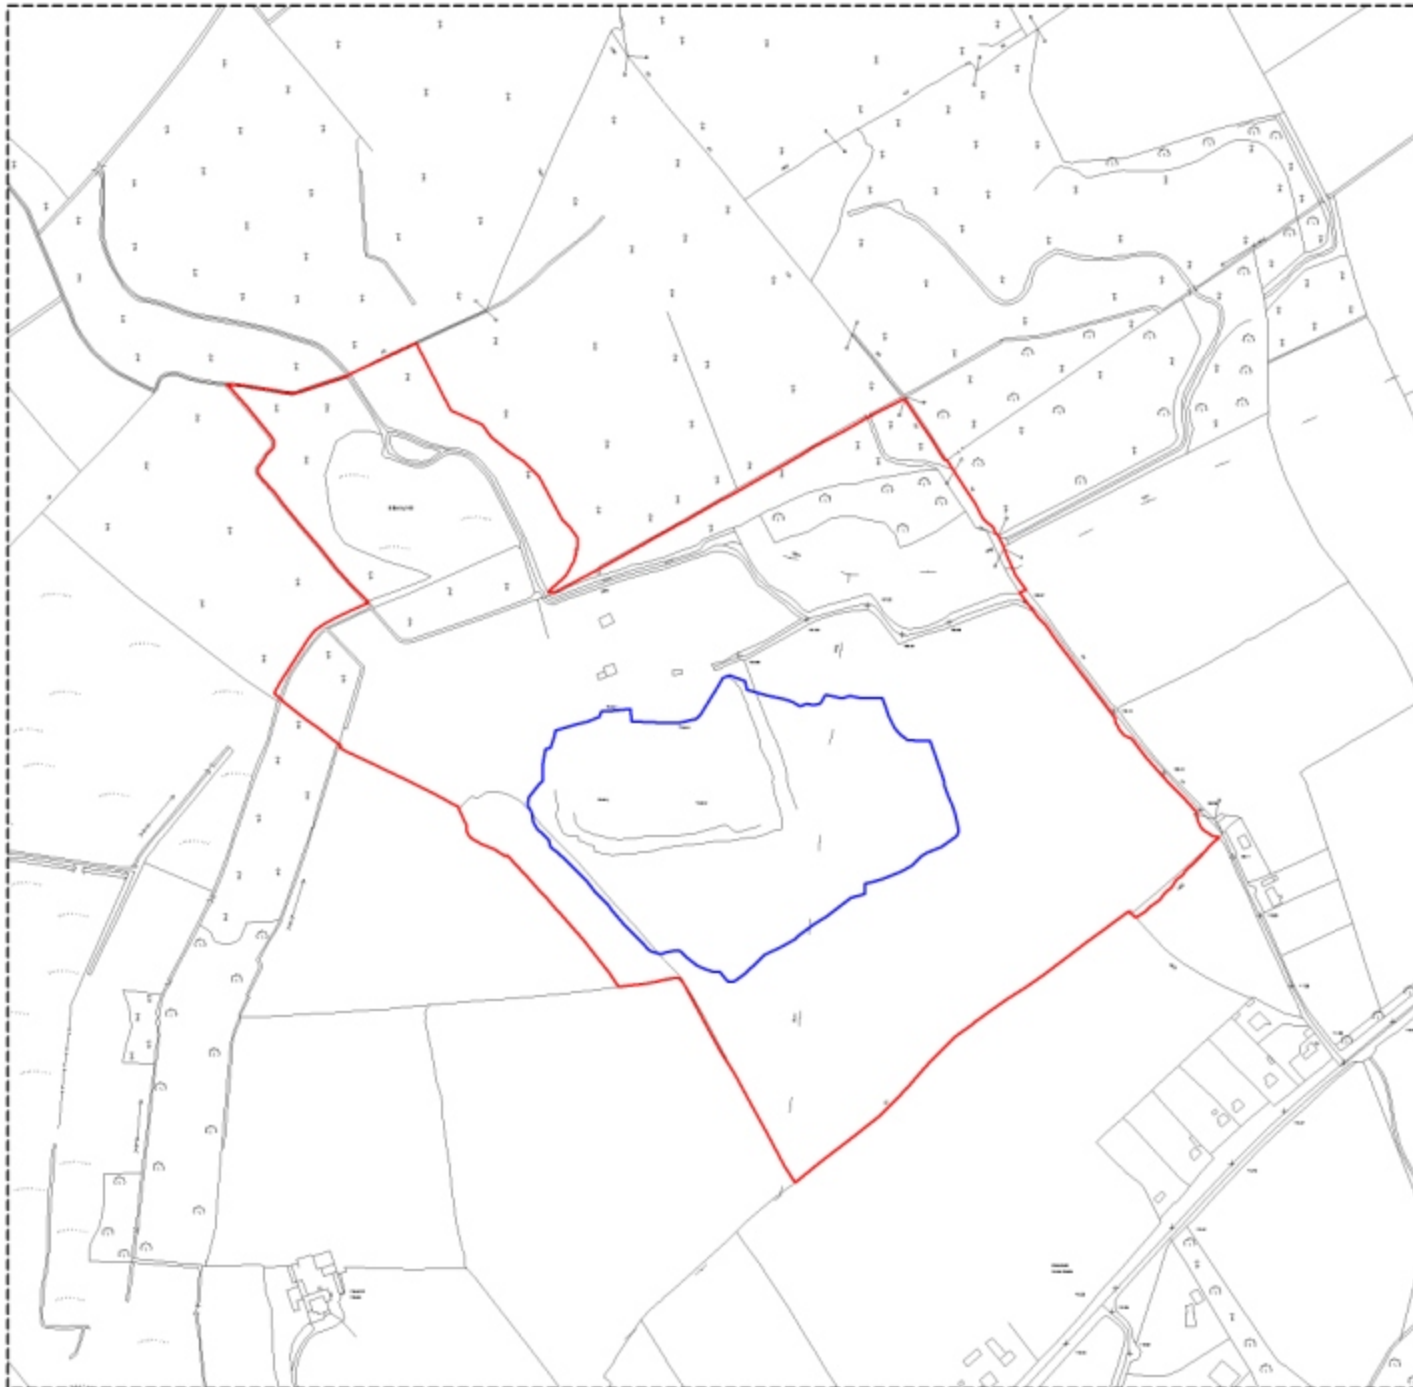

**MAP-QY05/62/1 showing area of
Quarry Registered under S.261 of
Planning and Development Act 2000**

Quarry Ref : QY05/62
 Name : Carroll Quarries Ltd-
 Address of Quarry : Knockacollier, Castletown, Co. Laois

KEY:

- = Area of the Quarry registered (approx.42.34ha)
- = Extracted Area

**LAOIS COUNTY COUNCIL
 PLANNING SECTION**

GPS Survey		Scale 1:5000
Surveyed by Dermot Dunne	Drawn by Dermot Dunne	Checked by James Condon