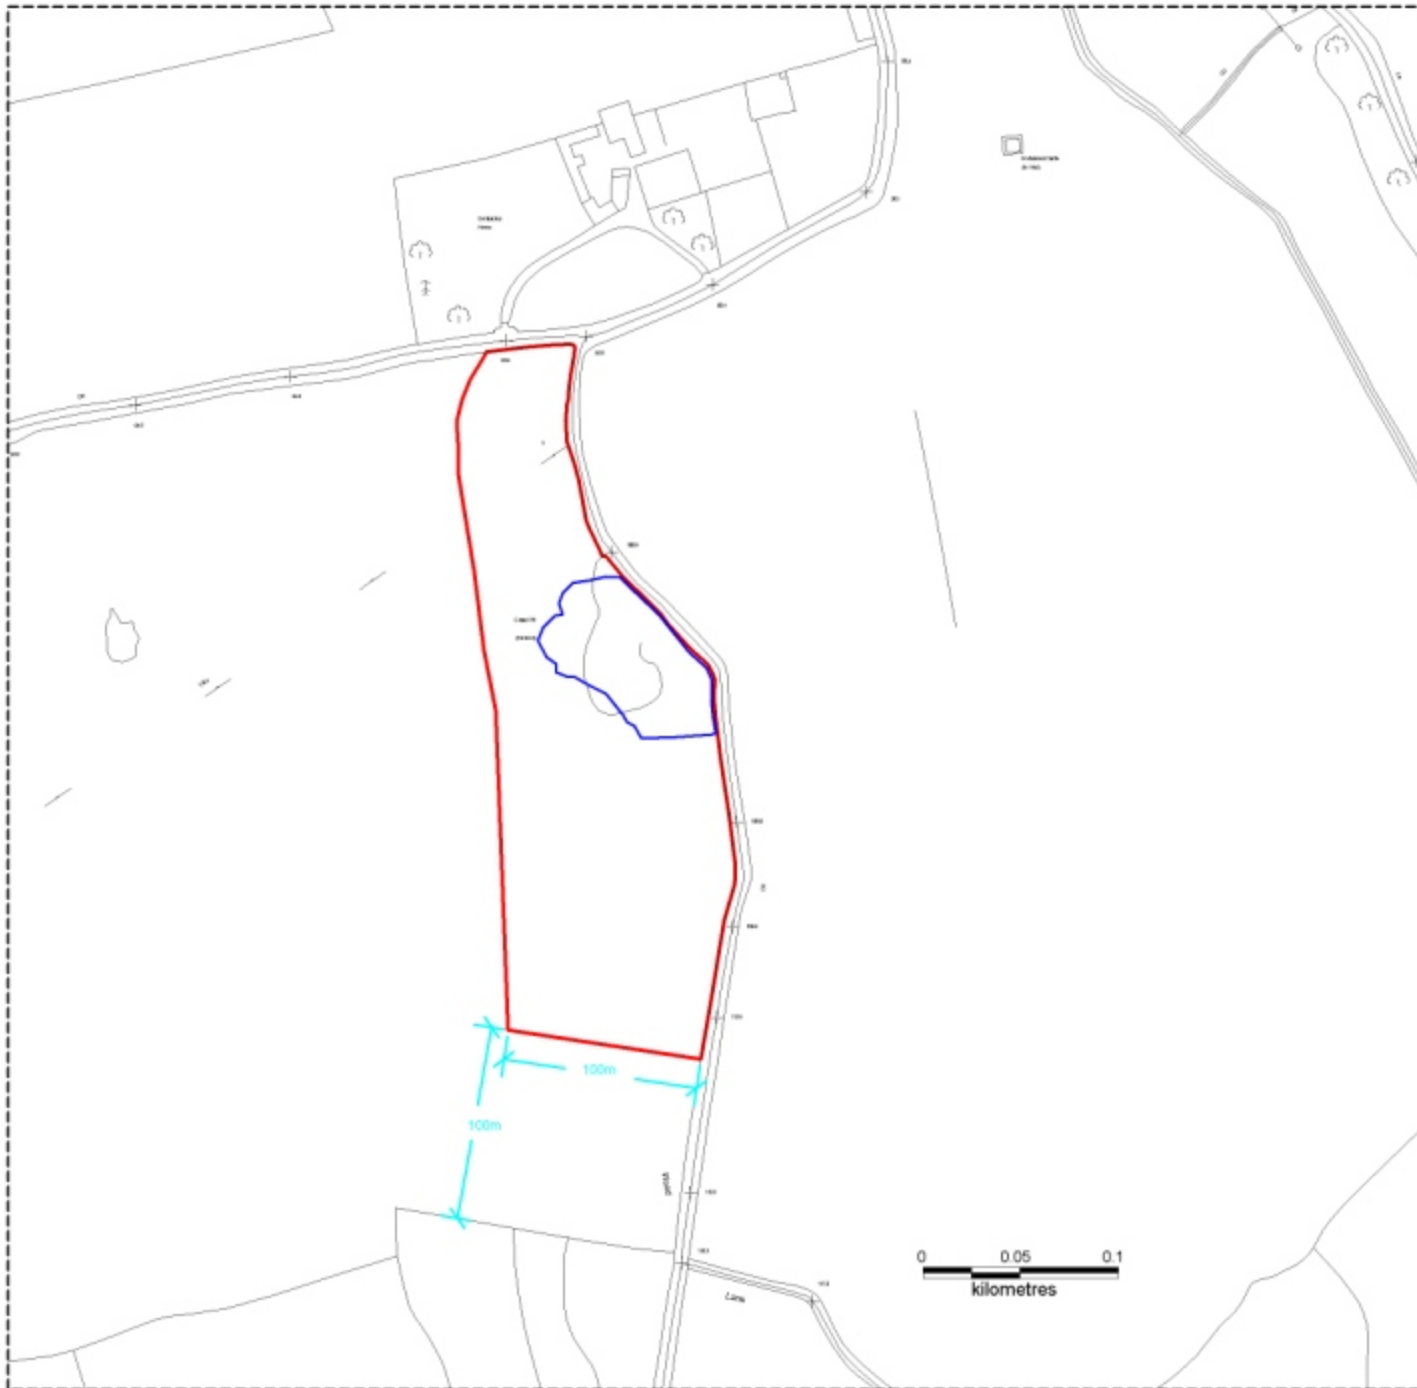

**MAP-QY05/61/1 showing area of
Quarry Registered under S.261 of
Planning and Development Act 2000**

Quarry Ref : QY05/61
 Name : Patrick W. Corcoran,
 Address of Quarry : Gortnaclea, Ballacolla Co. Laois

KEY:

- = Area of the Quarry 3.311ha
- = Extracted Area

**LAOIS COUNTY COUNCIL
PLANNING SECTION**

GPS Survey		Scale 1:2500
Surveyed by: Dermot Dunne	Drawn by: Dermot Dunne	Checked by: James Condon