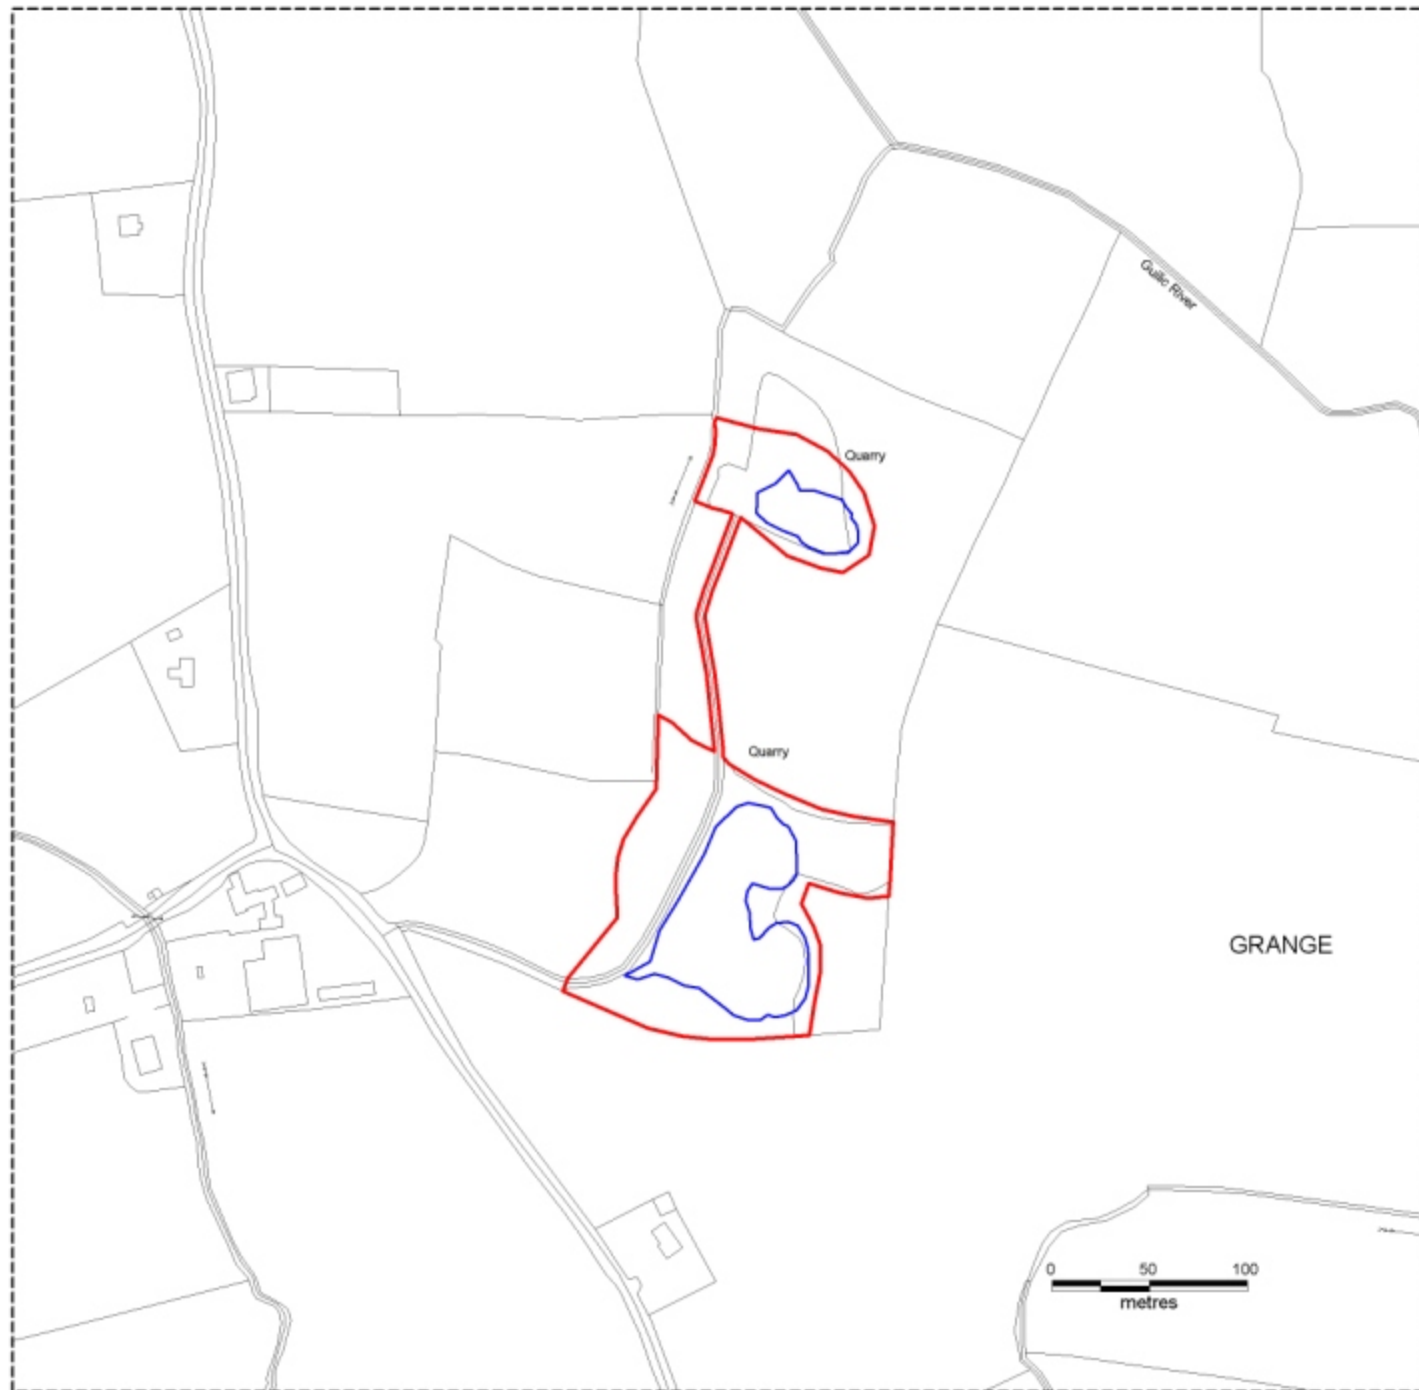

MAP-QY05/57/1 showing area of  
Quarry Registered under S.261 of  
Planning and Development Act 2000

Quarry Ref : QY05/57  
Name : Walter Fennell,  
Address of Quarry : Grange, Maganey, Co. Laois

**KEY:**

- = Area of the Quarry 2.06ha
- = Extracted Area

GRANGE

**LAOIS COUNTY COUNCIL  
PLANNING SECTION**

GPS Survey		Scale 1:2500
Surveyed by Dermot Dunne	Drawn by Dermot Dunne	Checked by James Condon