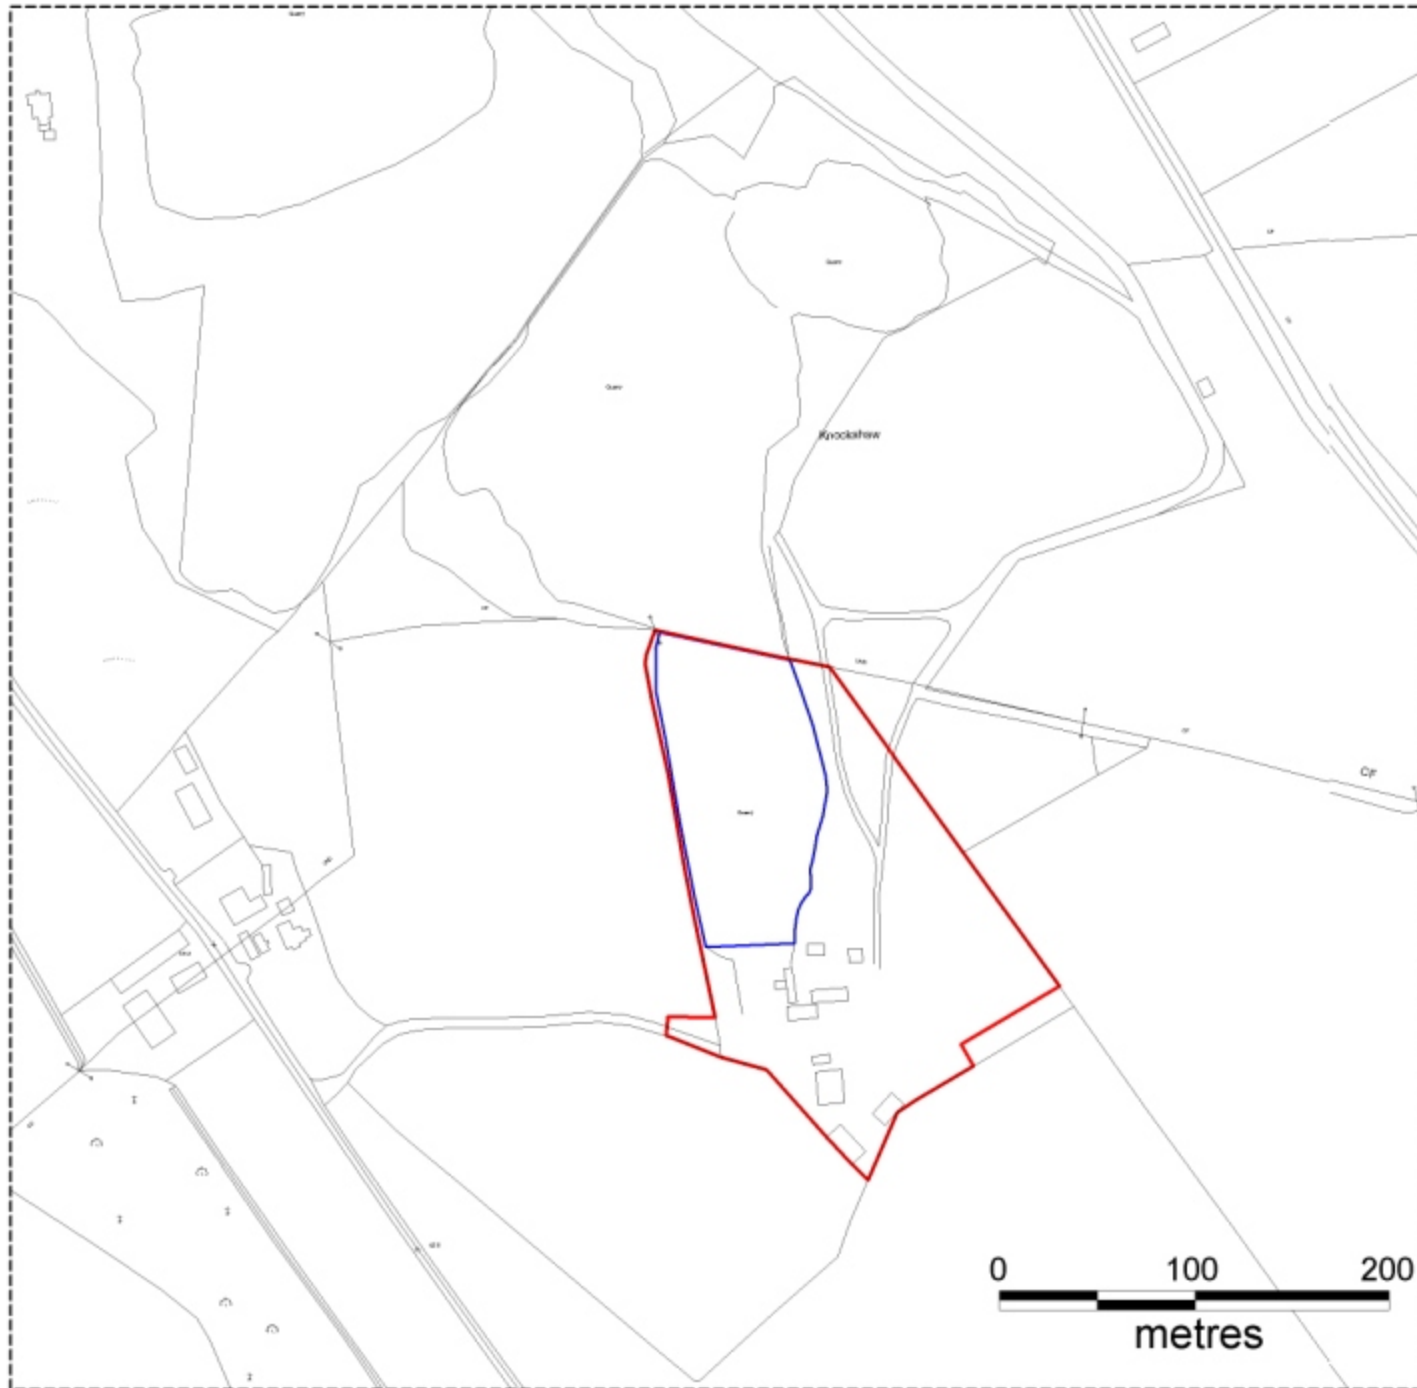

MAP-QY05/54/1 showing area of  
Quarry Registered under S.261 of  
Planning and Development Act 2000

Quarry Ref : QY05/54  
Name : Campions Quarry Ltd,  
Address of Quarry : Lisduff, Errill, Co. Laois

**KEY:**

- = Area of the Quarry 3.22 24ha
- = Extracted Area

**LAOIS COUNTY COUNCIL  
PLANNING SECTION**

GPS Survey		Scale 1:2500
Surveyed by Dermot Dunne	Drawn by Dermot Dunne	Checked by James Condon