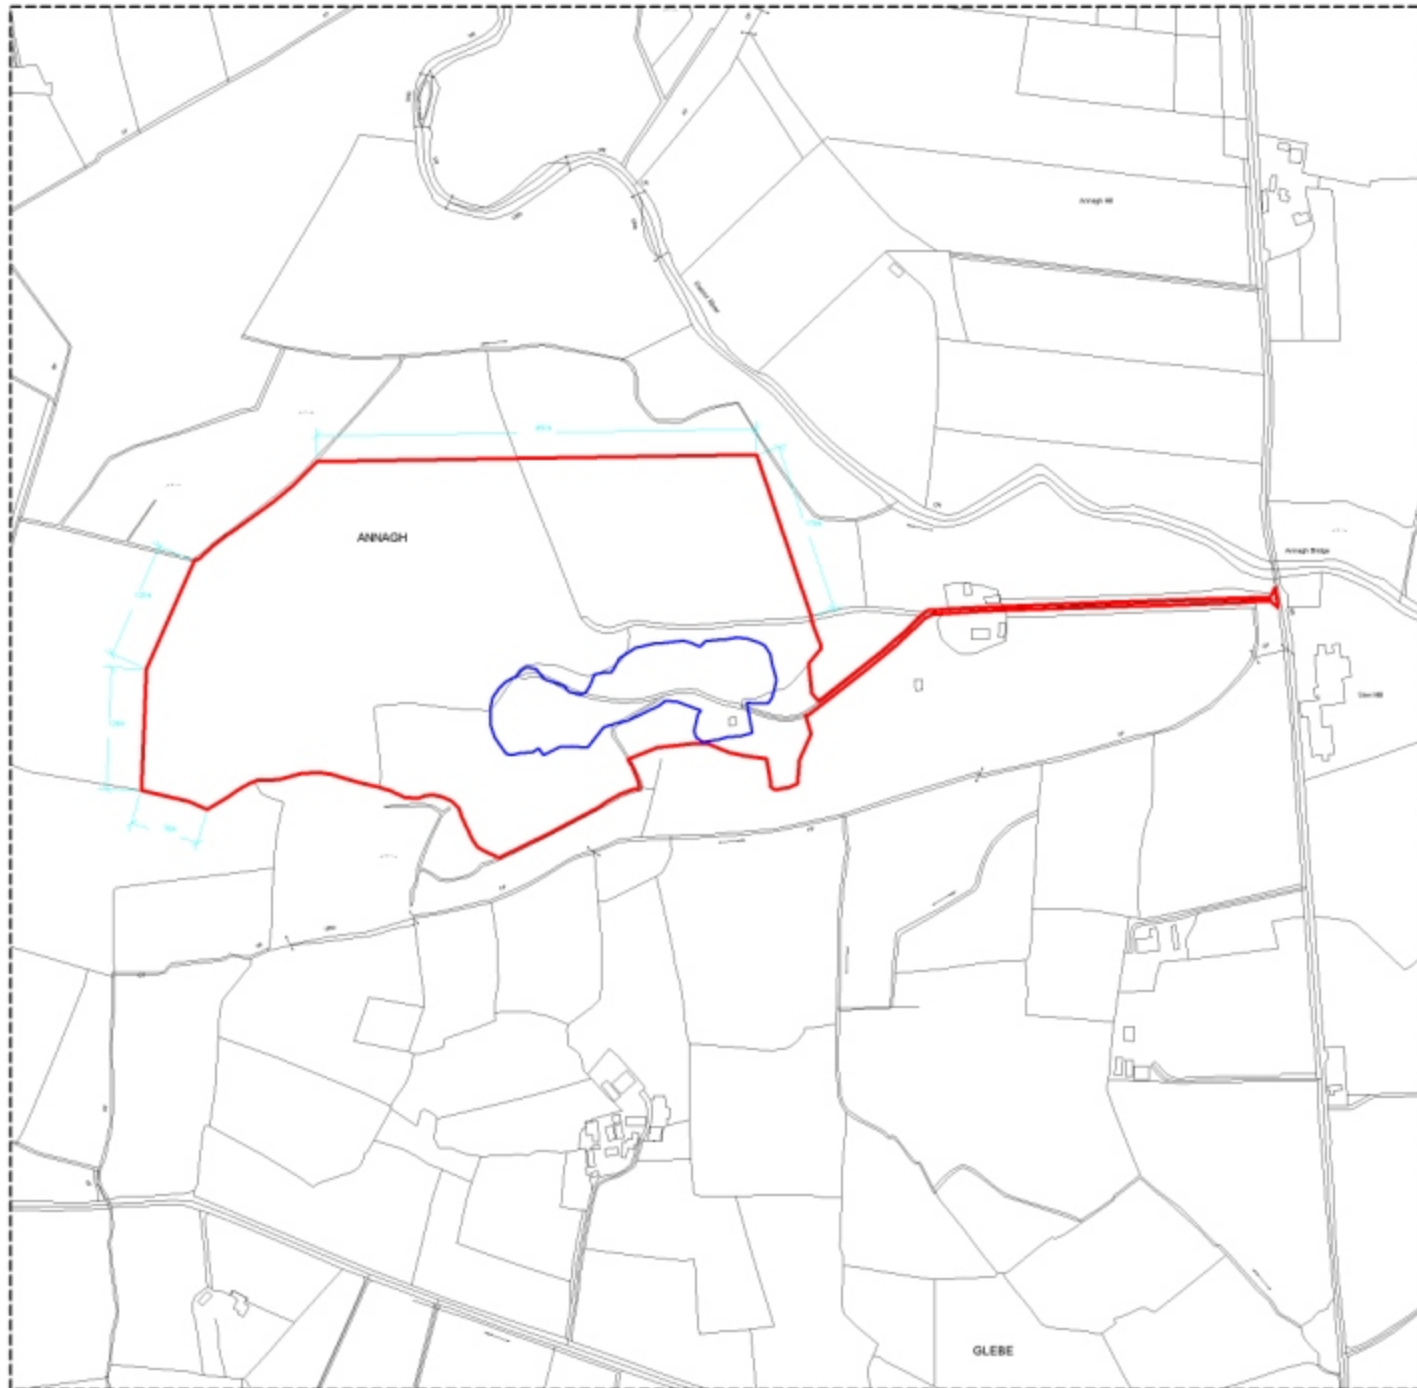

MAP-QY05/51/1 showing area of
Quarry Registered under S.261 of
Planning and Development Act 2000

Quarry Ref : QY05/51
Name : Kevin and Mary Dolan,
Address of Quarry : Annagh, Coolrain, Co. Laois

KEY:

- = Area of the Quarry 21.53ha
- = Extracted Area

**LAOIS COUNTY COUNCIL
PLANNING SECTION**

GPS Survey		Scale 1:5000
Surveyed by Dermot Dunne	Drawn by Dermot Dunne	Checked by James Condon