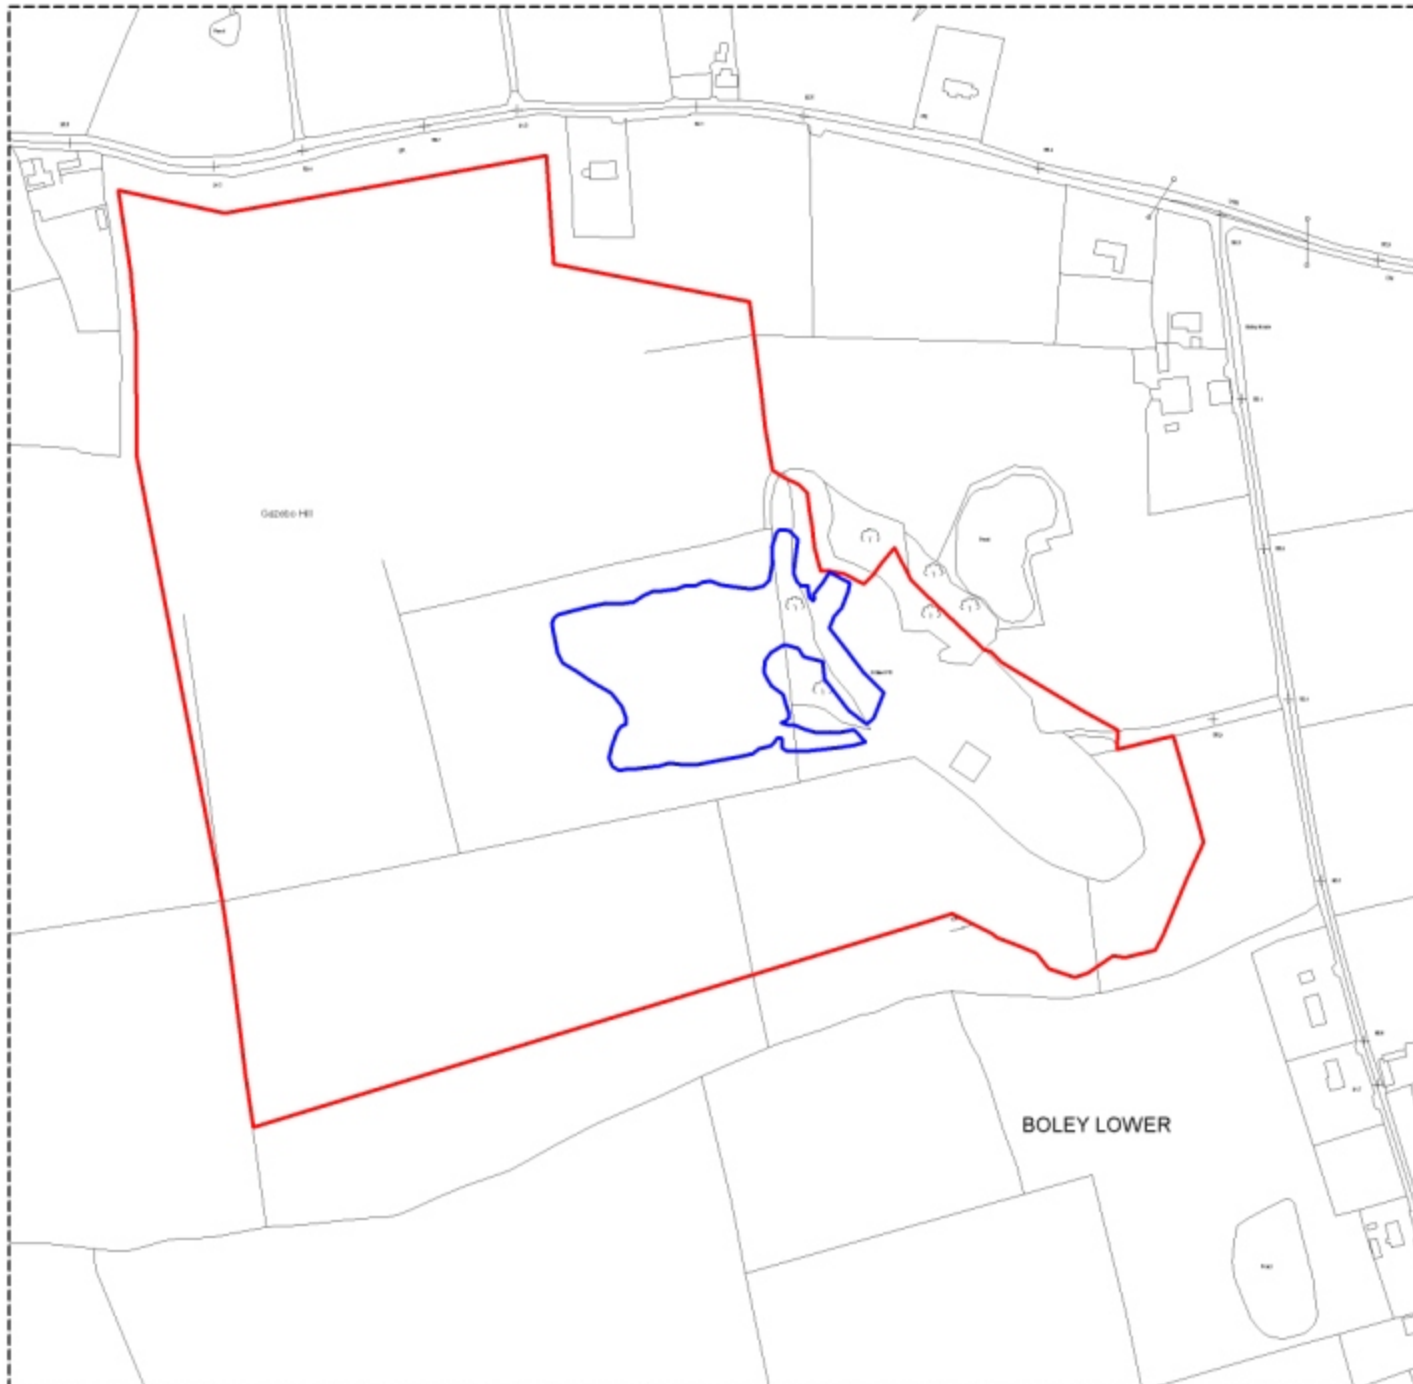

**MAP-QY05/48/1 showing area of
Quarry Registered under S.261 of
Planning and Development Act 2000**

Quarry Ref : QY05/48
 Name : William Shiel,
 Address of Quarry : Boley Lower, Abbeyleix, Co. Laois

KEY:

- = Area of the Quarry registered (approx. 23.39ha)
- = Extracted Area

**LAOIS COUNTY COUNCIL
PLANNING SECTION**

GPS Survey	Scale 1:3000
Surveyed by Dermot Dunne	Drawn by Dermot Dunne Checked by James Condon