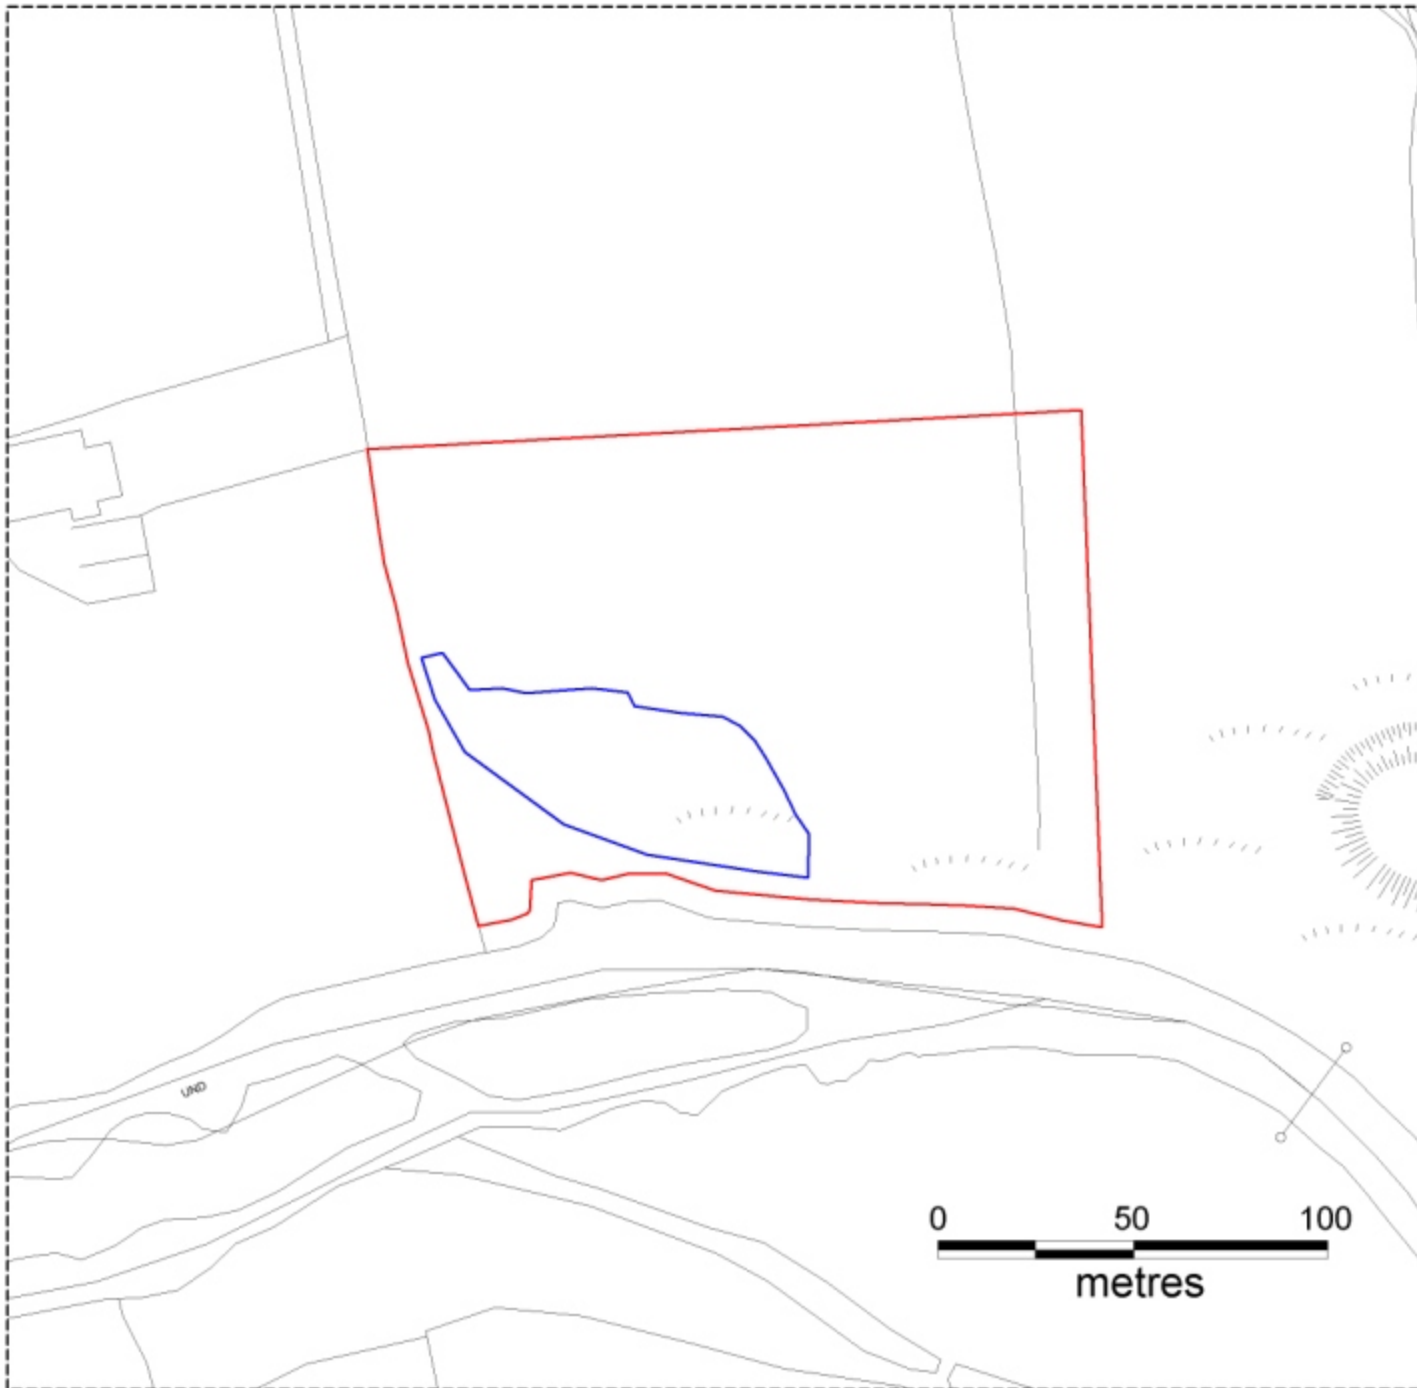

**MAP-QY05/38/1 showing area of  
Quarry Registered under S.261 of  
Planning and Development Act 2000**

Quarry Ref : QY05/38  
 Name : Michael Dooley  
 Address of Quarry : Lwr. Grennan, Attanagh, Co. Laois

**KEY:**

- = Area of the Quarry registered (approx.2.088ha)
- = Extracted Area

**LAOIS COUNTY COUNCIL  
PLANNING SECTION**

GPS Survey	Scale 1:1250
Surveyed by Dermot Dunne	Drawn by Dermot Dunne
	Checked by James Condon