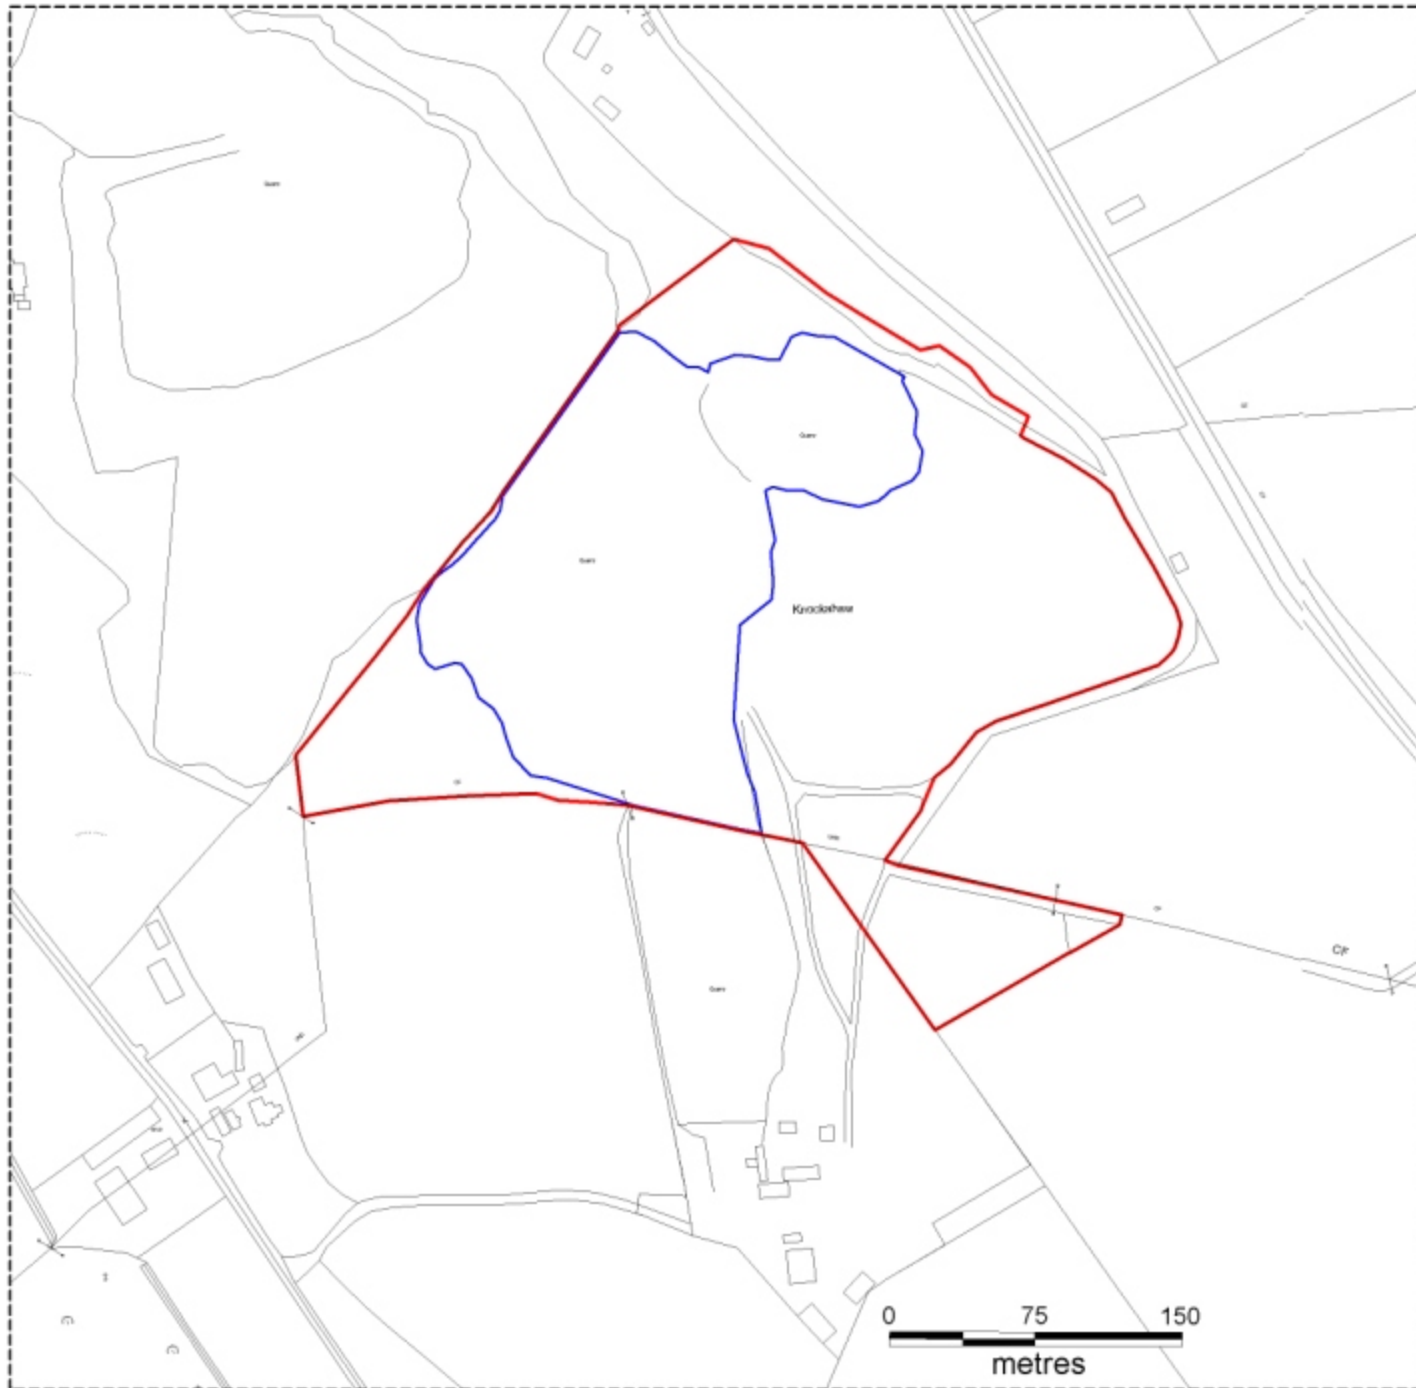

**MAP-QY05/37/1 showing area of
Quarry Registered under S.261 of
Planning and Development Act 2000**

Quarry Ref : QY05/37
 Name : Roadstone Provinces Ltd
 Address of Quarry : Lisduff, Errill, Co. Laois

KEY:

- = Area of the Quarry Registered (approx 8.692ha)
- = Extracted Area

**LAOIS COUNTY COUNCIL
PLANNING SECTION**

GPS Survey		Scale 1:2500
Surveyed by Dermot Dunne	Drawn by Dermot Dunne	Checked by James Condon