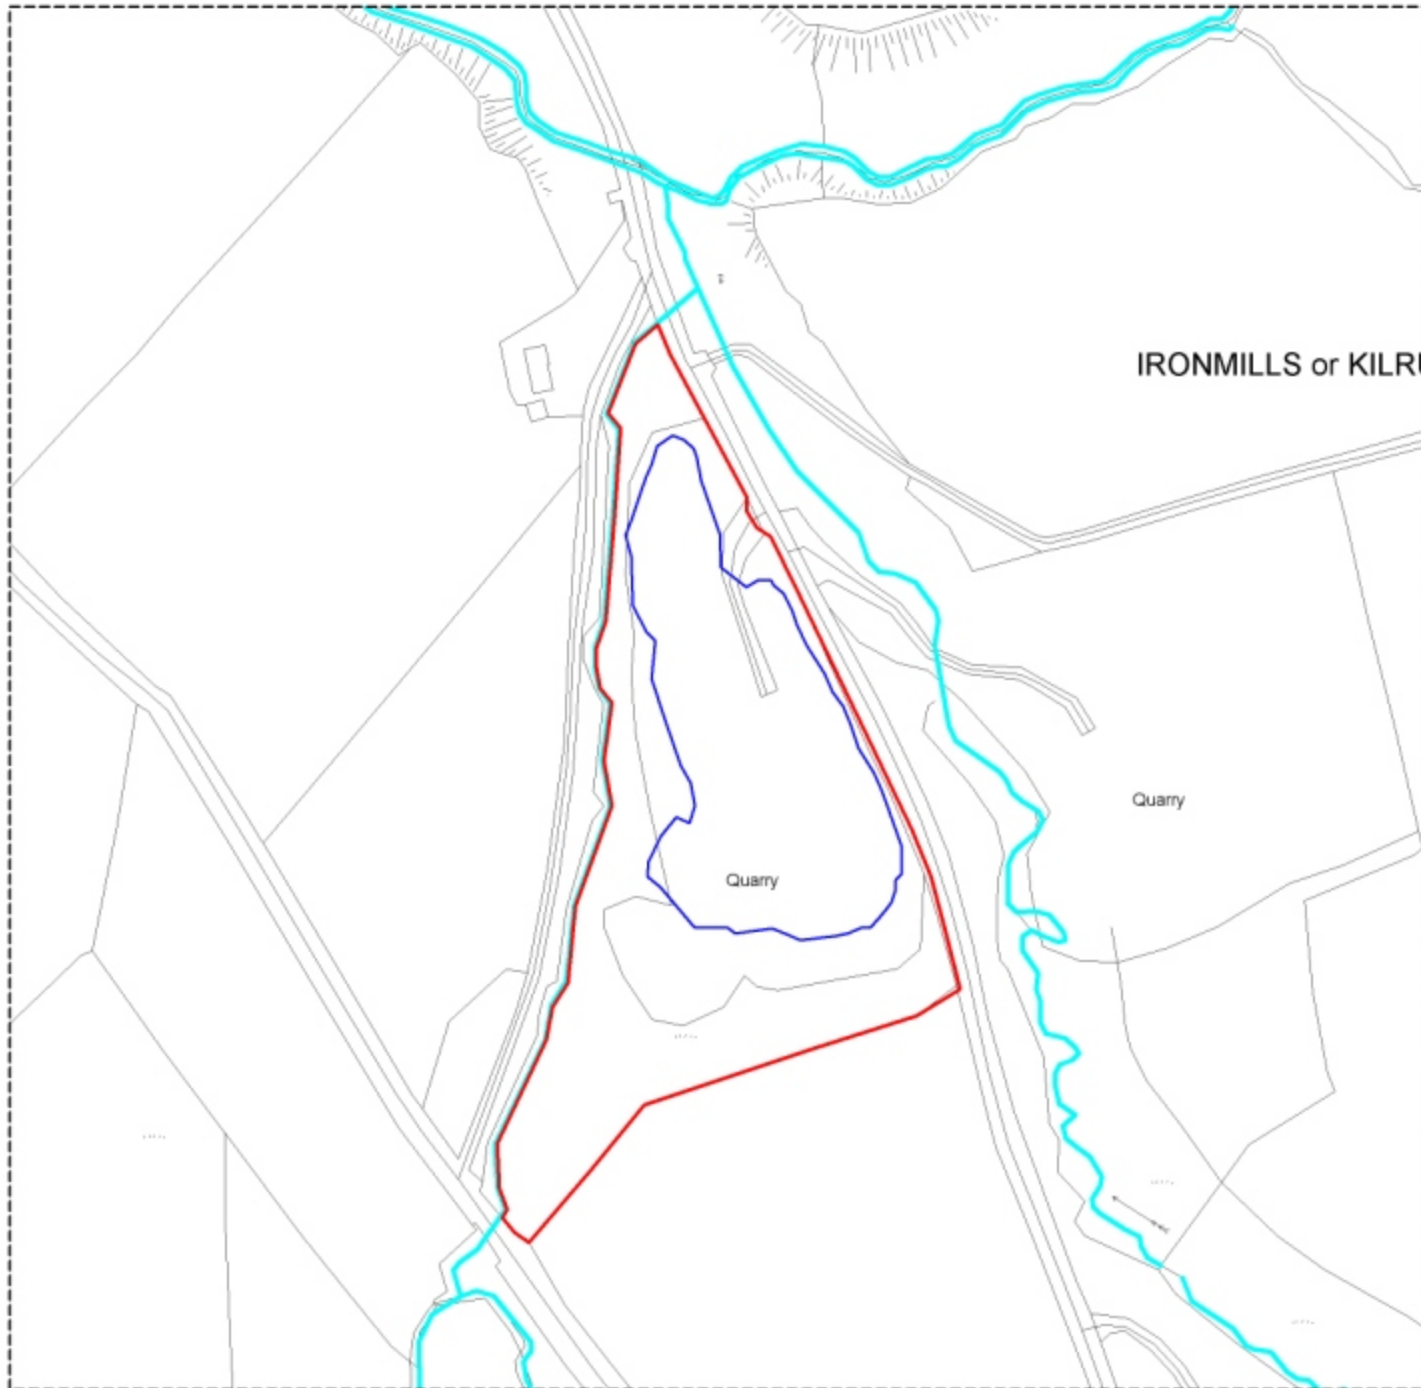

MAP-QY05/17/1 showing area of
Quarry Registered under S.261 of
Planning and Development Act 2000

Quarry Ref : QY05/17
Name : Humphrey Dowling
Address of Quarry : Kilrush, Ballinakill, Co. Laois

KEY:

- = Area of the Quarry registered (approx.3.161ha)
- = Extracted Area
- = Stream

IRONMILLS or KILRUSH

Quarry

Quarry

**LAOIS COUNTY COUNCIL
PLANNING SECTION**

GPS Survey		Scale 1:2000
Surveyed by Dermot Dunne	Drawn by Dermot Dunne	Checked by James Condon