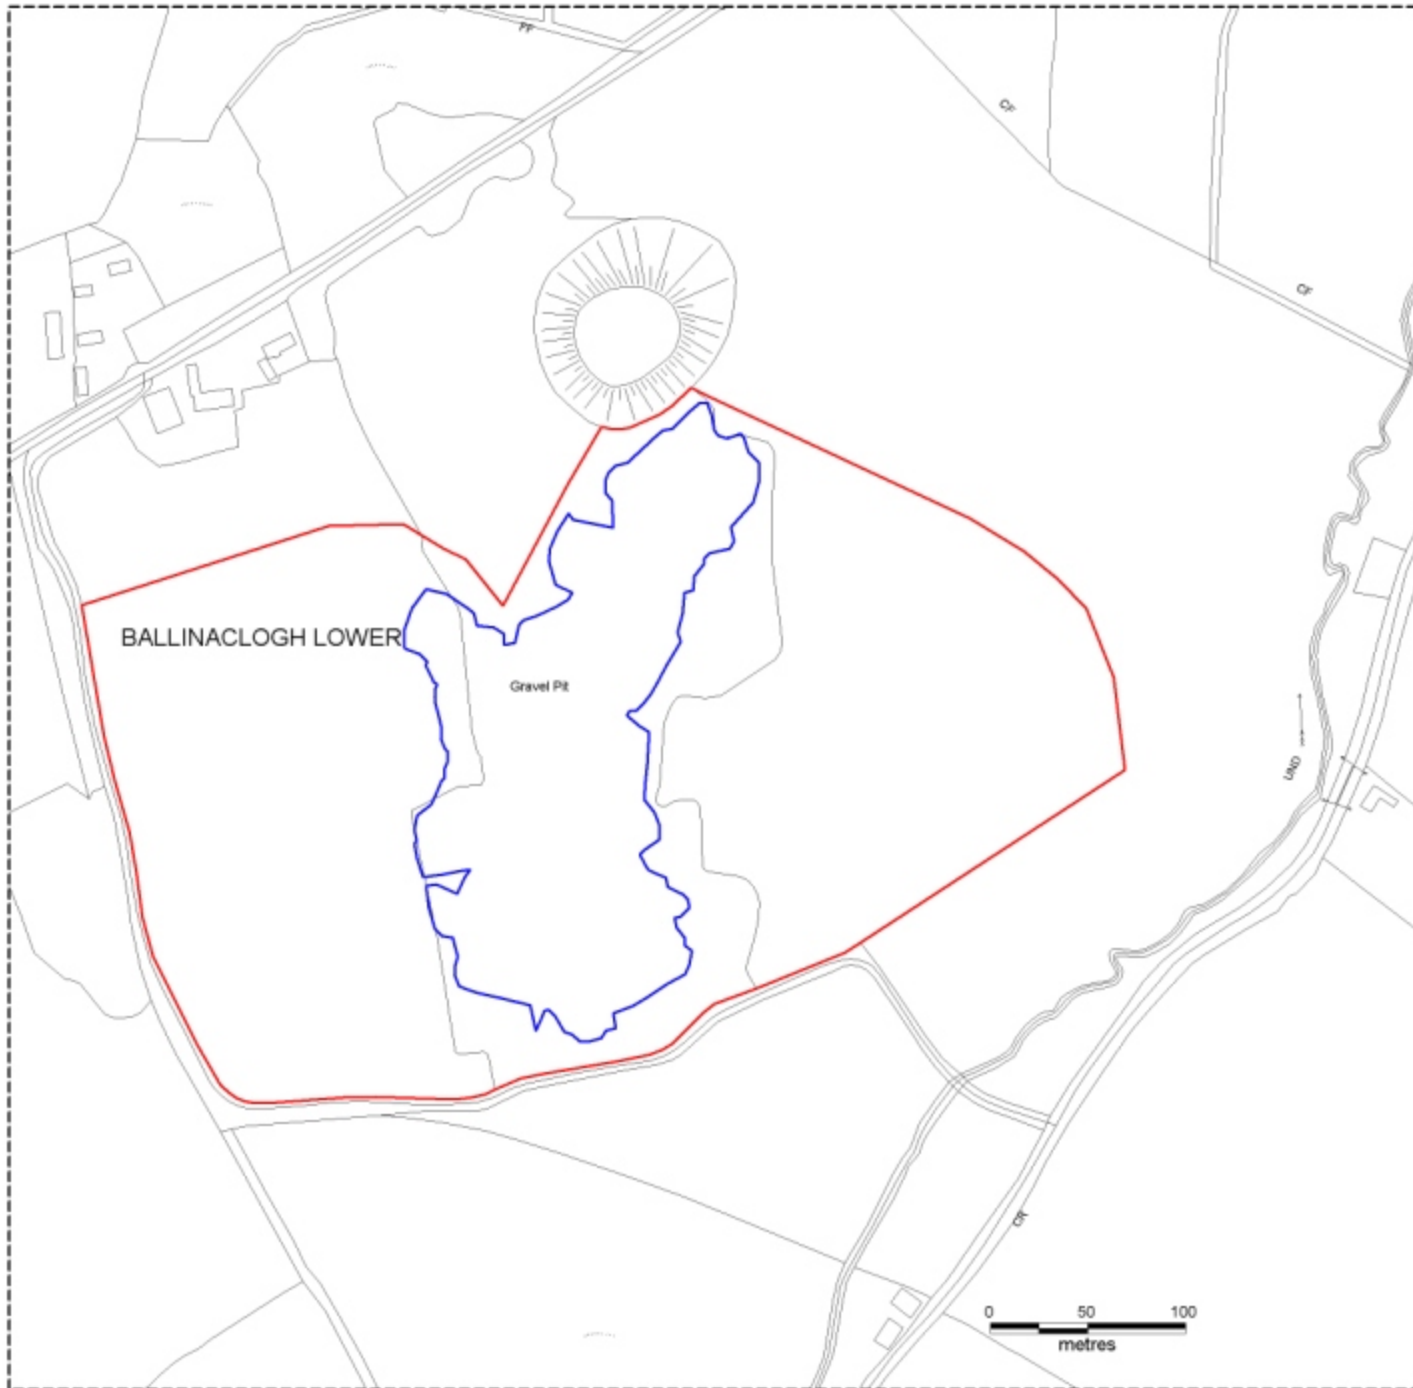

**MAP-QY05/11/1 showing area of
Quarry Registered under S.261 of
Planning and Development Act 2000**

Quarry Ref : QY05/11
 Name : Helena Ramsbottom
 Address of Quarry : Ballinaclogh Lower,
 Rath, Timahoe, Co. Laois

KEY:

- = Area of the Quarry registered (approx 12.81ha)
- = Extracted Area

**LAOIS COUNTY COUNCIL
 PLANNING SECTION**

GPS Survey	Scale 1:2500
Surveyed by Dermot Dunne	Drawn by Dermot Dunne
	Checked by James Condon