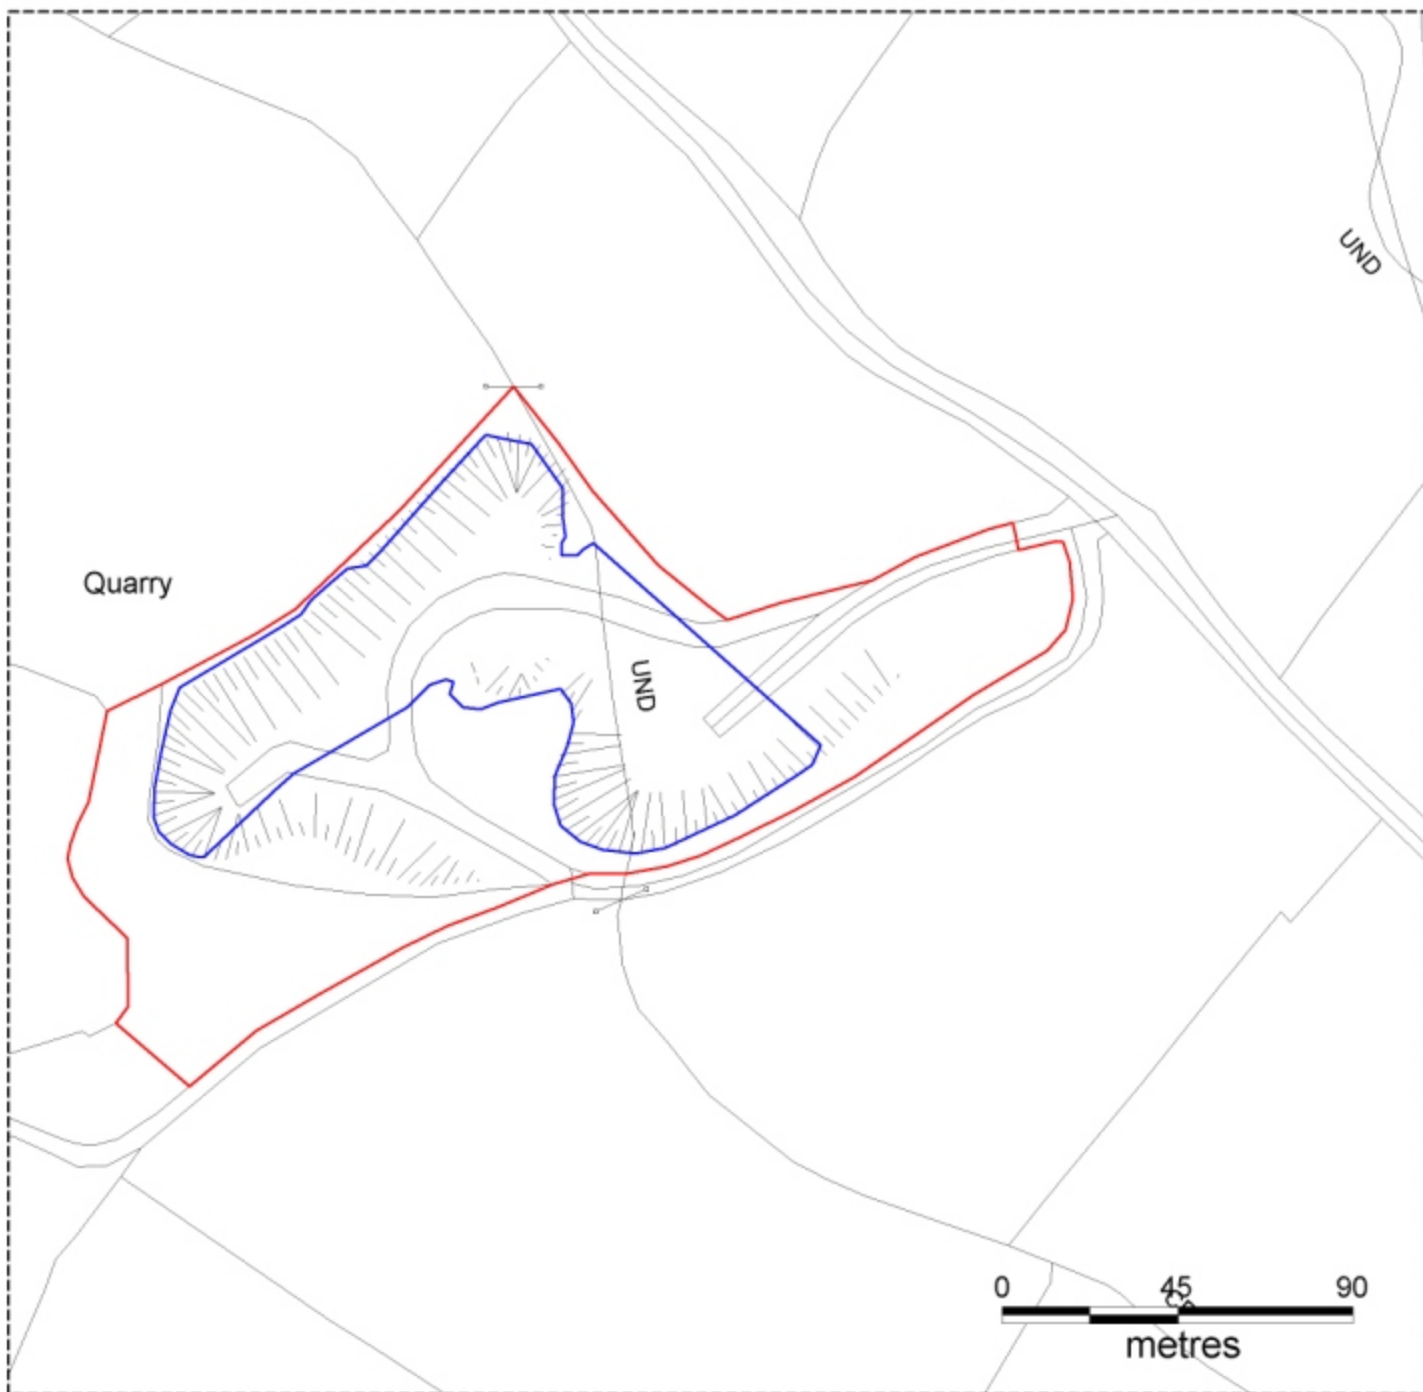

MAP-QY05/10/1 showing area of Quarry Registered under S.261 of Planning and Development Act 2000

Quarry Ref : QY05/10
 Name : Tony Higgins
 Address of Quarry : Mounthall Camross Co. Laois

KEY:

- = Area of the Quarry registered (approx.2.023ha)
- = Extracted Area

**LAOIS COUNTY COUNCIL
 PLANNING SECTION**

GPS Survey		Scale 1:1250
Surveyed by Dermot Dunne	Drawn by Dermot Dunne	Checked by James Condon