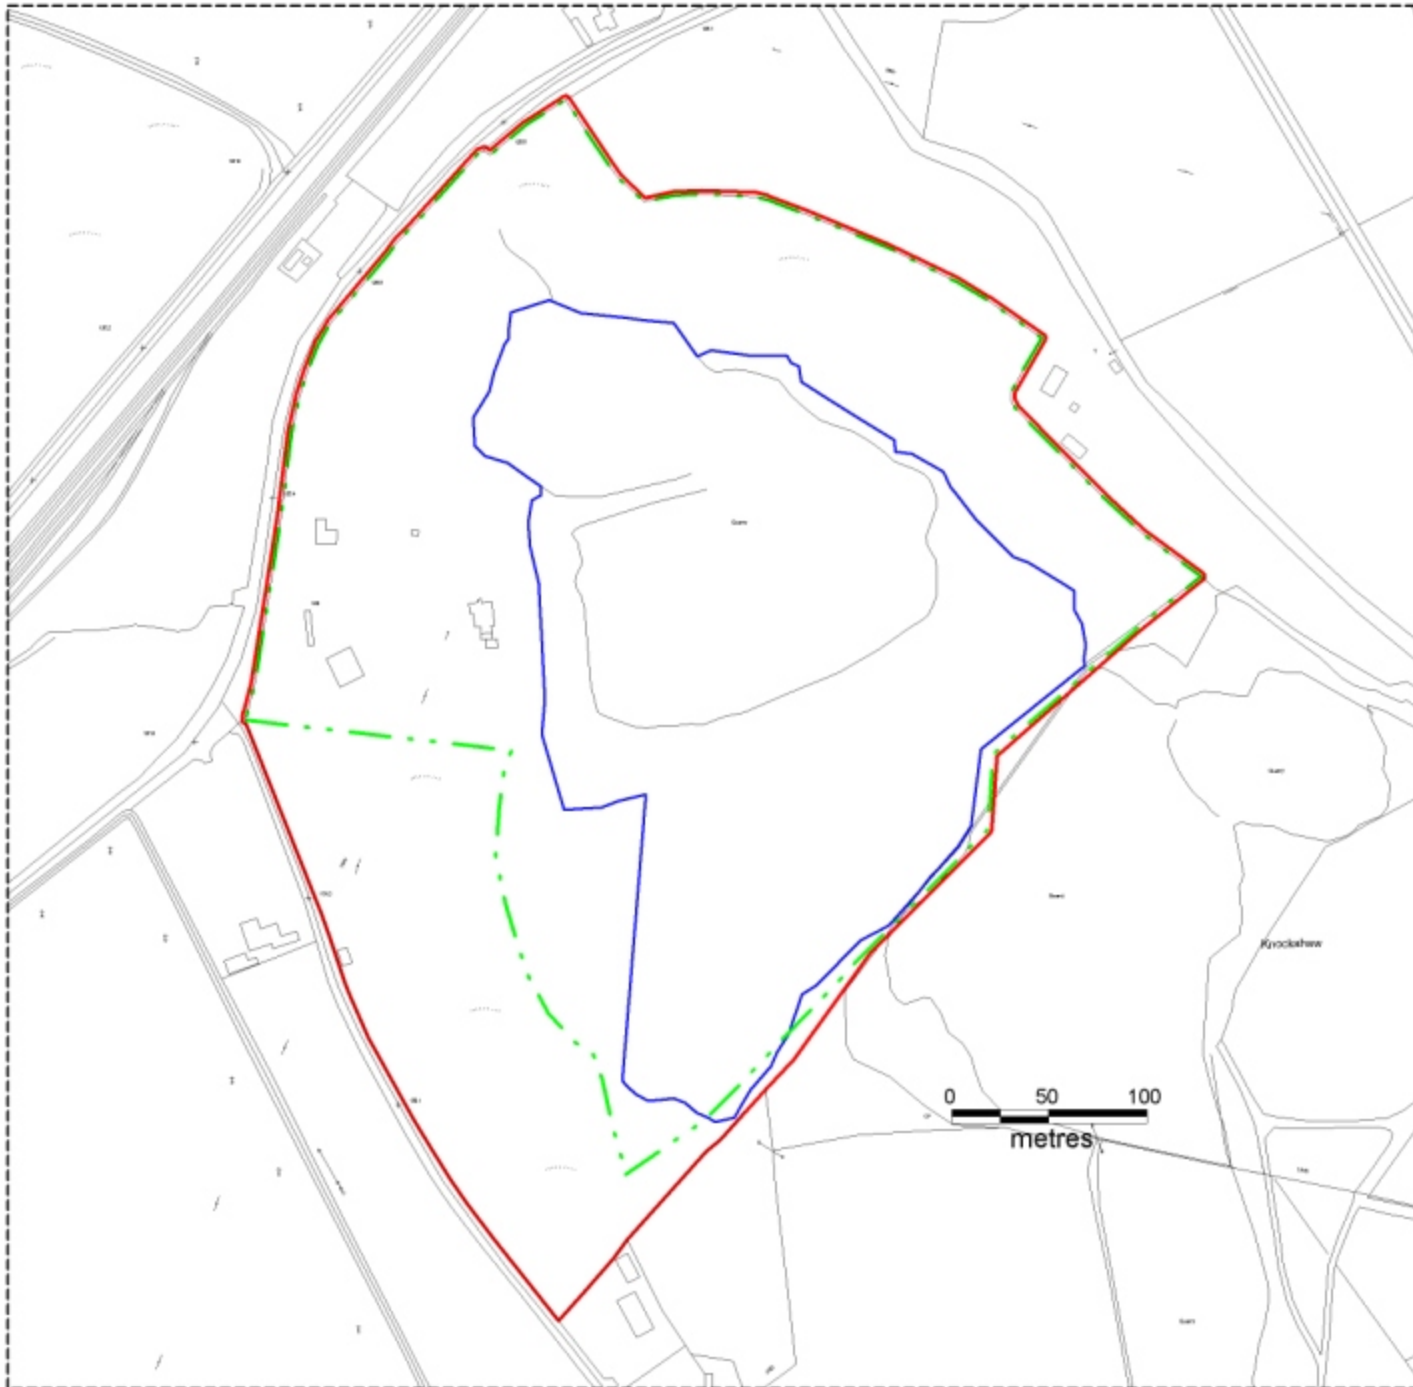

**MAP-QY05/06/1 showing area of  
Quarry Registered under S.261 of  
Planning and Development Act 2000**

Quarry Ref : QY05/06  
 Name : Mae Smith,  
 Address of Quarry : Knockahaw, Lisduff, Errill, Co. Laois

**KEY:**

- = Area of the Quarry Registered (approx.17.5ha)
- = Extracted Area
- - - = Boundary of quarry granted Permission under planning application PL2/81/104

**LAOIS COUNTY COUNCIL  
 PLANNING SECTION**

GPS Survey		Scale 1:2500
Surveyed by Dermot Dunne	Drawn by Dermot Dunne	Checked by James Condon