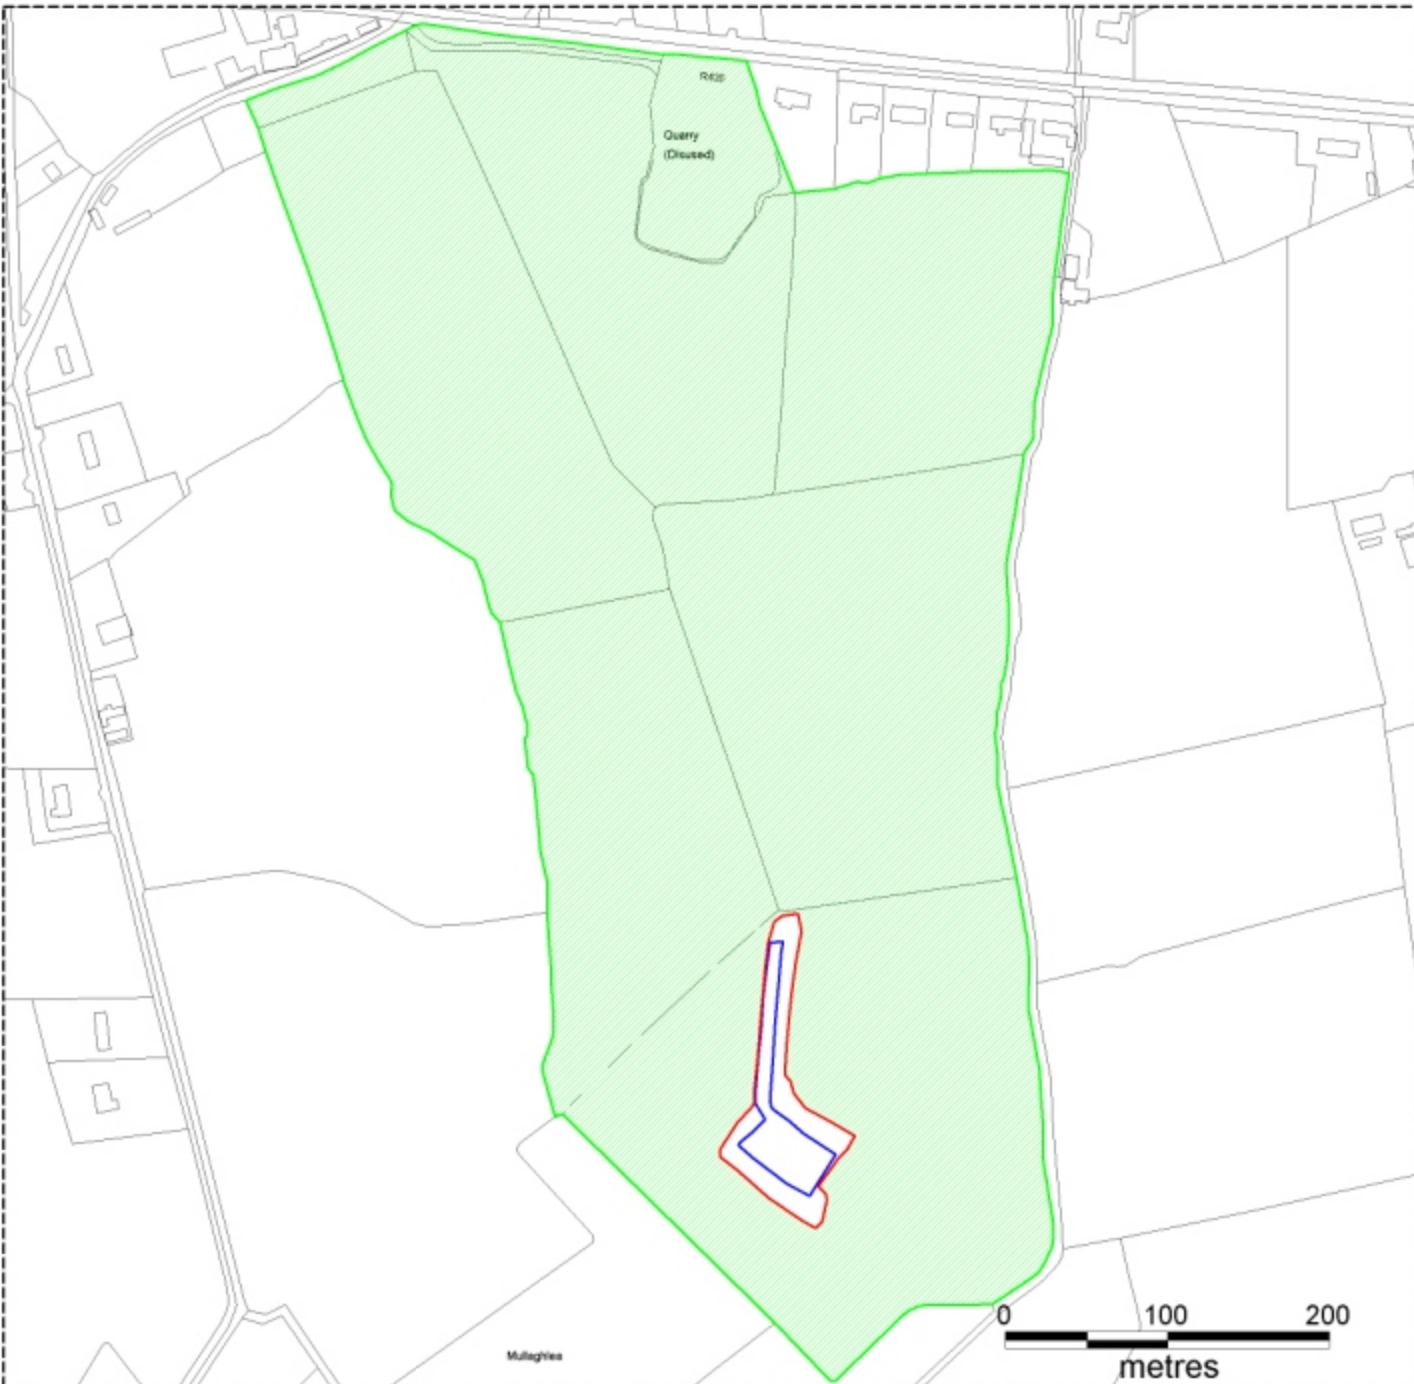

MAP-QY05/5/1 showing area of
Quarry Registered under S.261 of
Planning and Development Act 2000

Quarry Ref : QY05/5
Name : John Wallace
Address of Quarry : Mullaghlea, Co. Laois

KEY:

-  = Area of the Quarry 0.58ha
-  = Extracted Area
-  = Area Not Registered

**LAOIS COUNTY COUNCIL
PLANNING SECTION**

GPS Survey		Scale 1:3000
Surveyed by Dermot Dunne	Drawn by Dermot Dunne	Checked by James Condon