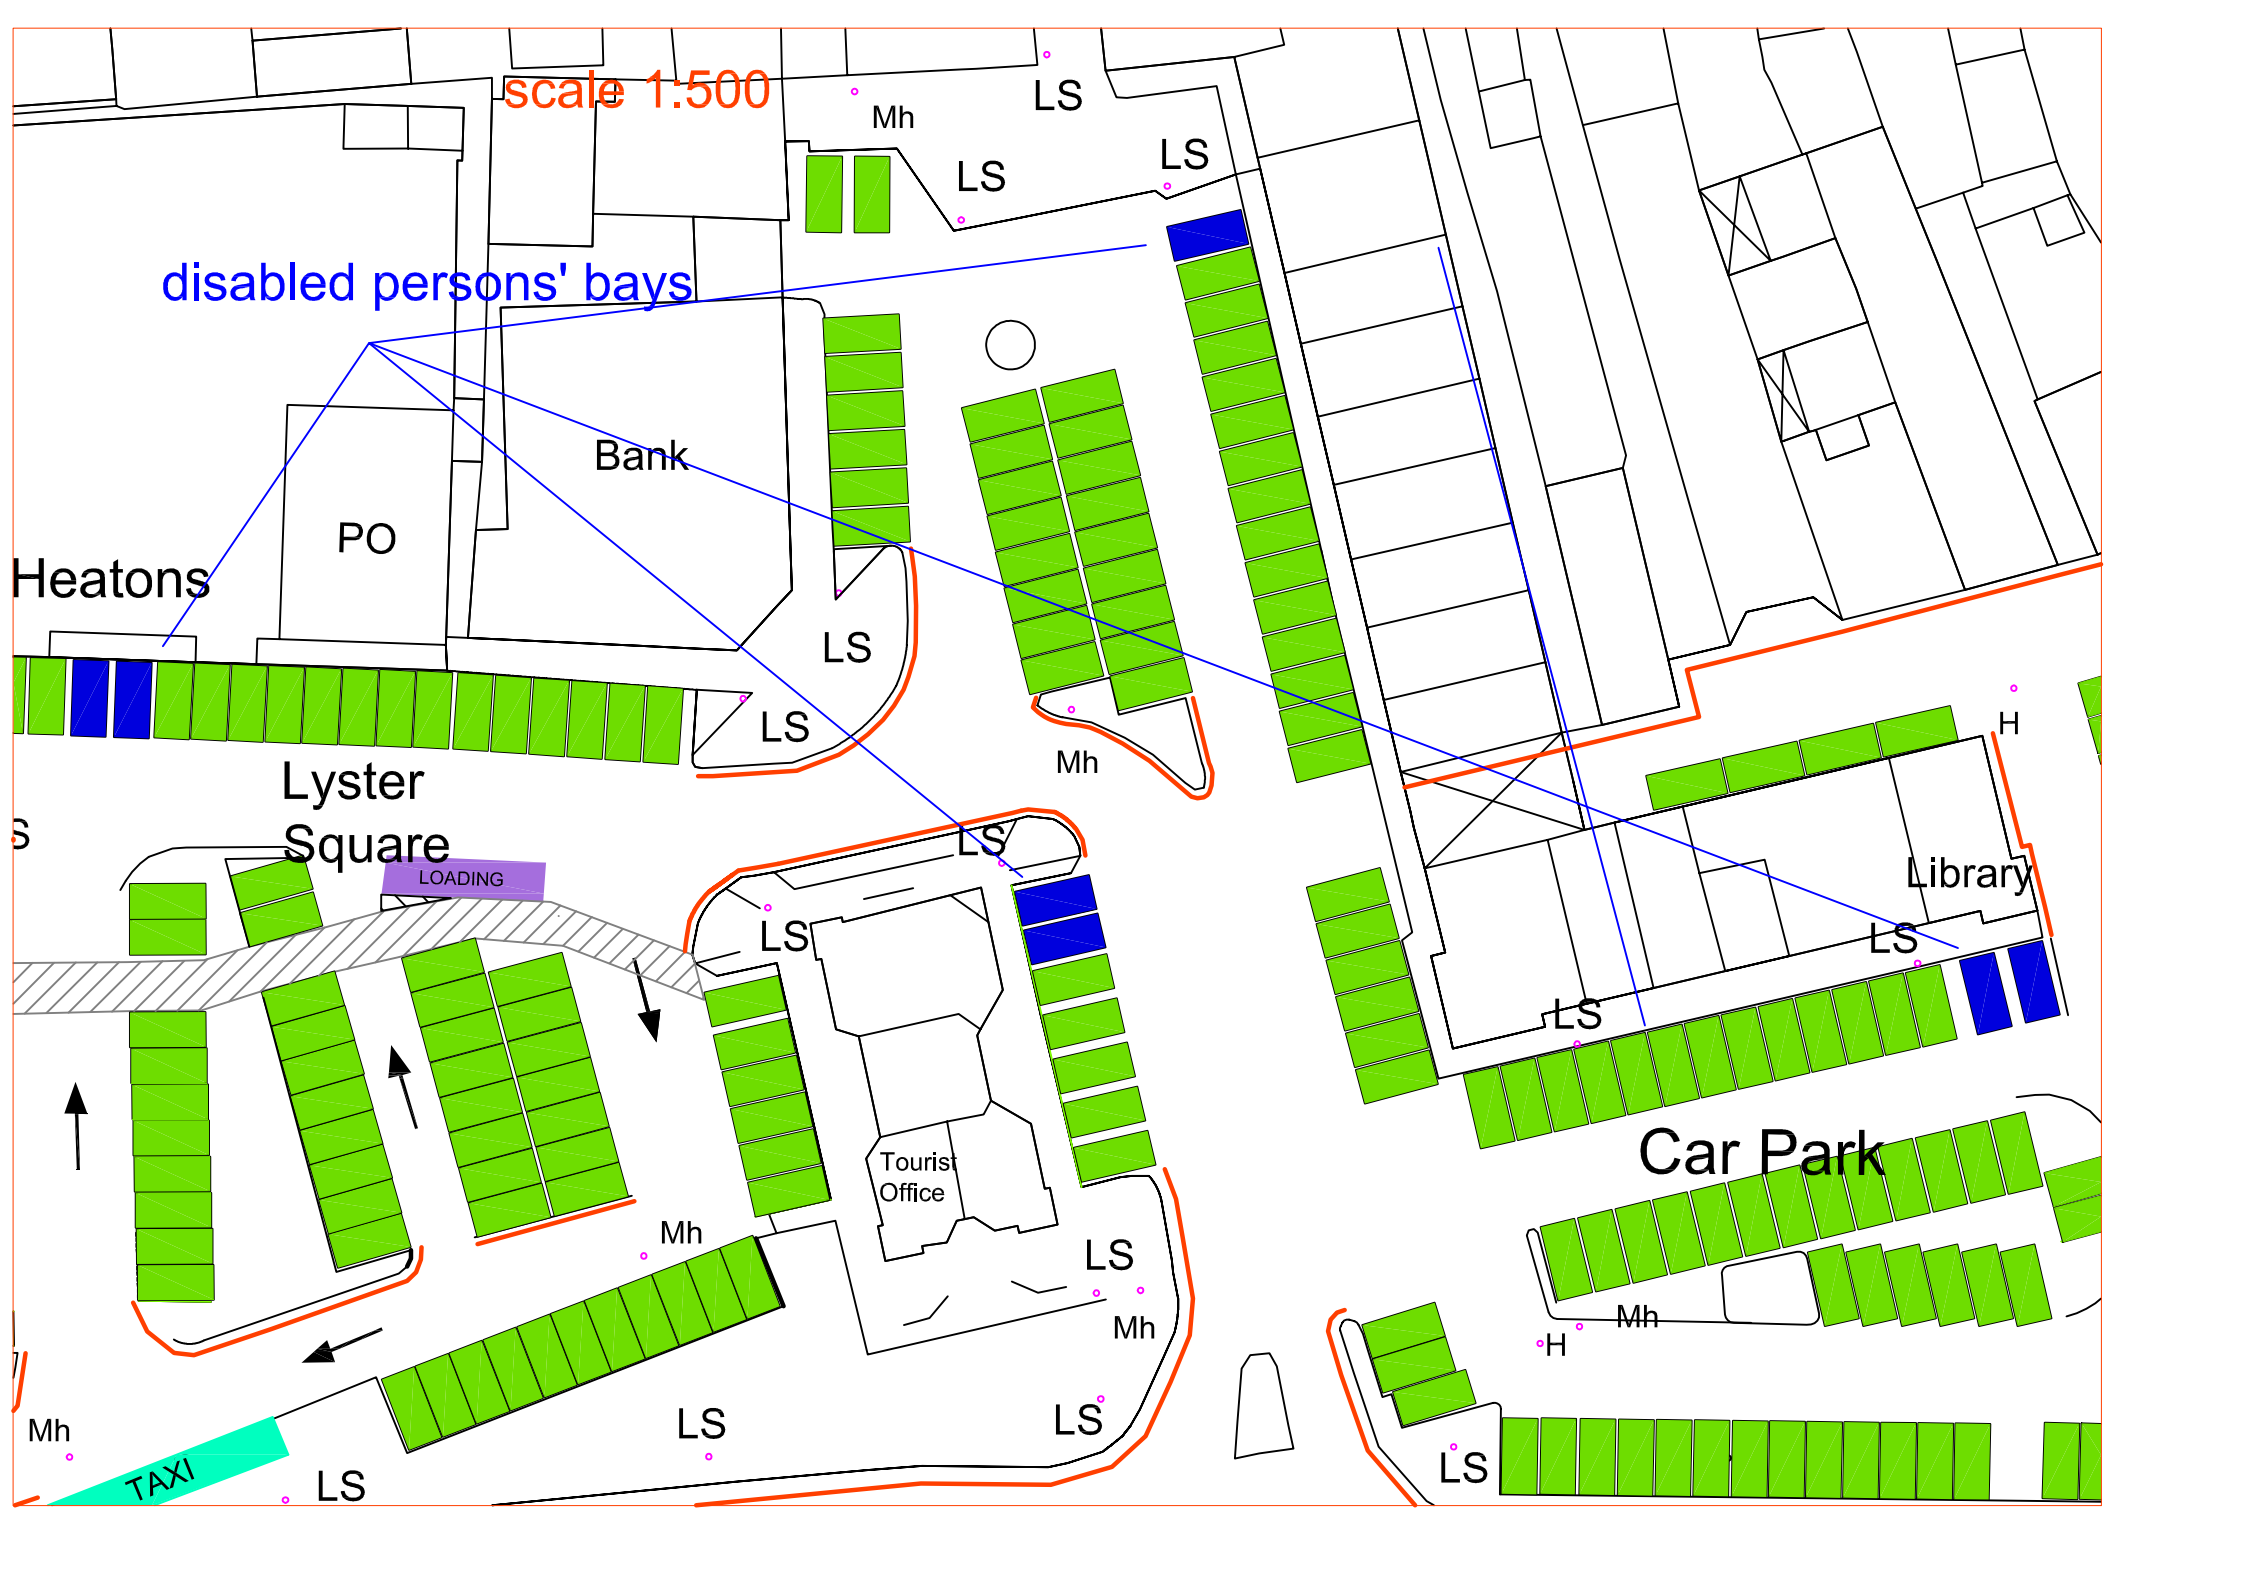

scale 1:500

disabled persons' bays

Heaton's

PO

Bank

Lyster Square

LOADING

Tourist Office

Library

Car Park

TAXI

Mh

LS

LS

LS

LS

Mh

LS

LS

LS

Mh

LS

Mh

LS

LS

LS

H

Mh

H

LS

LS

H

H