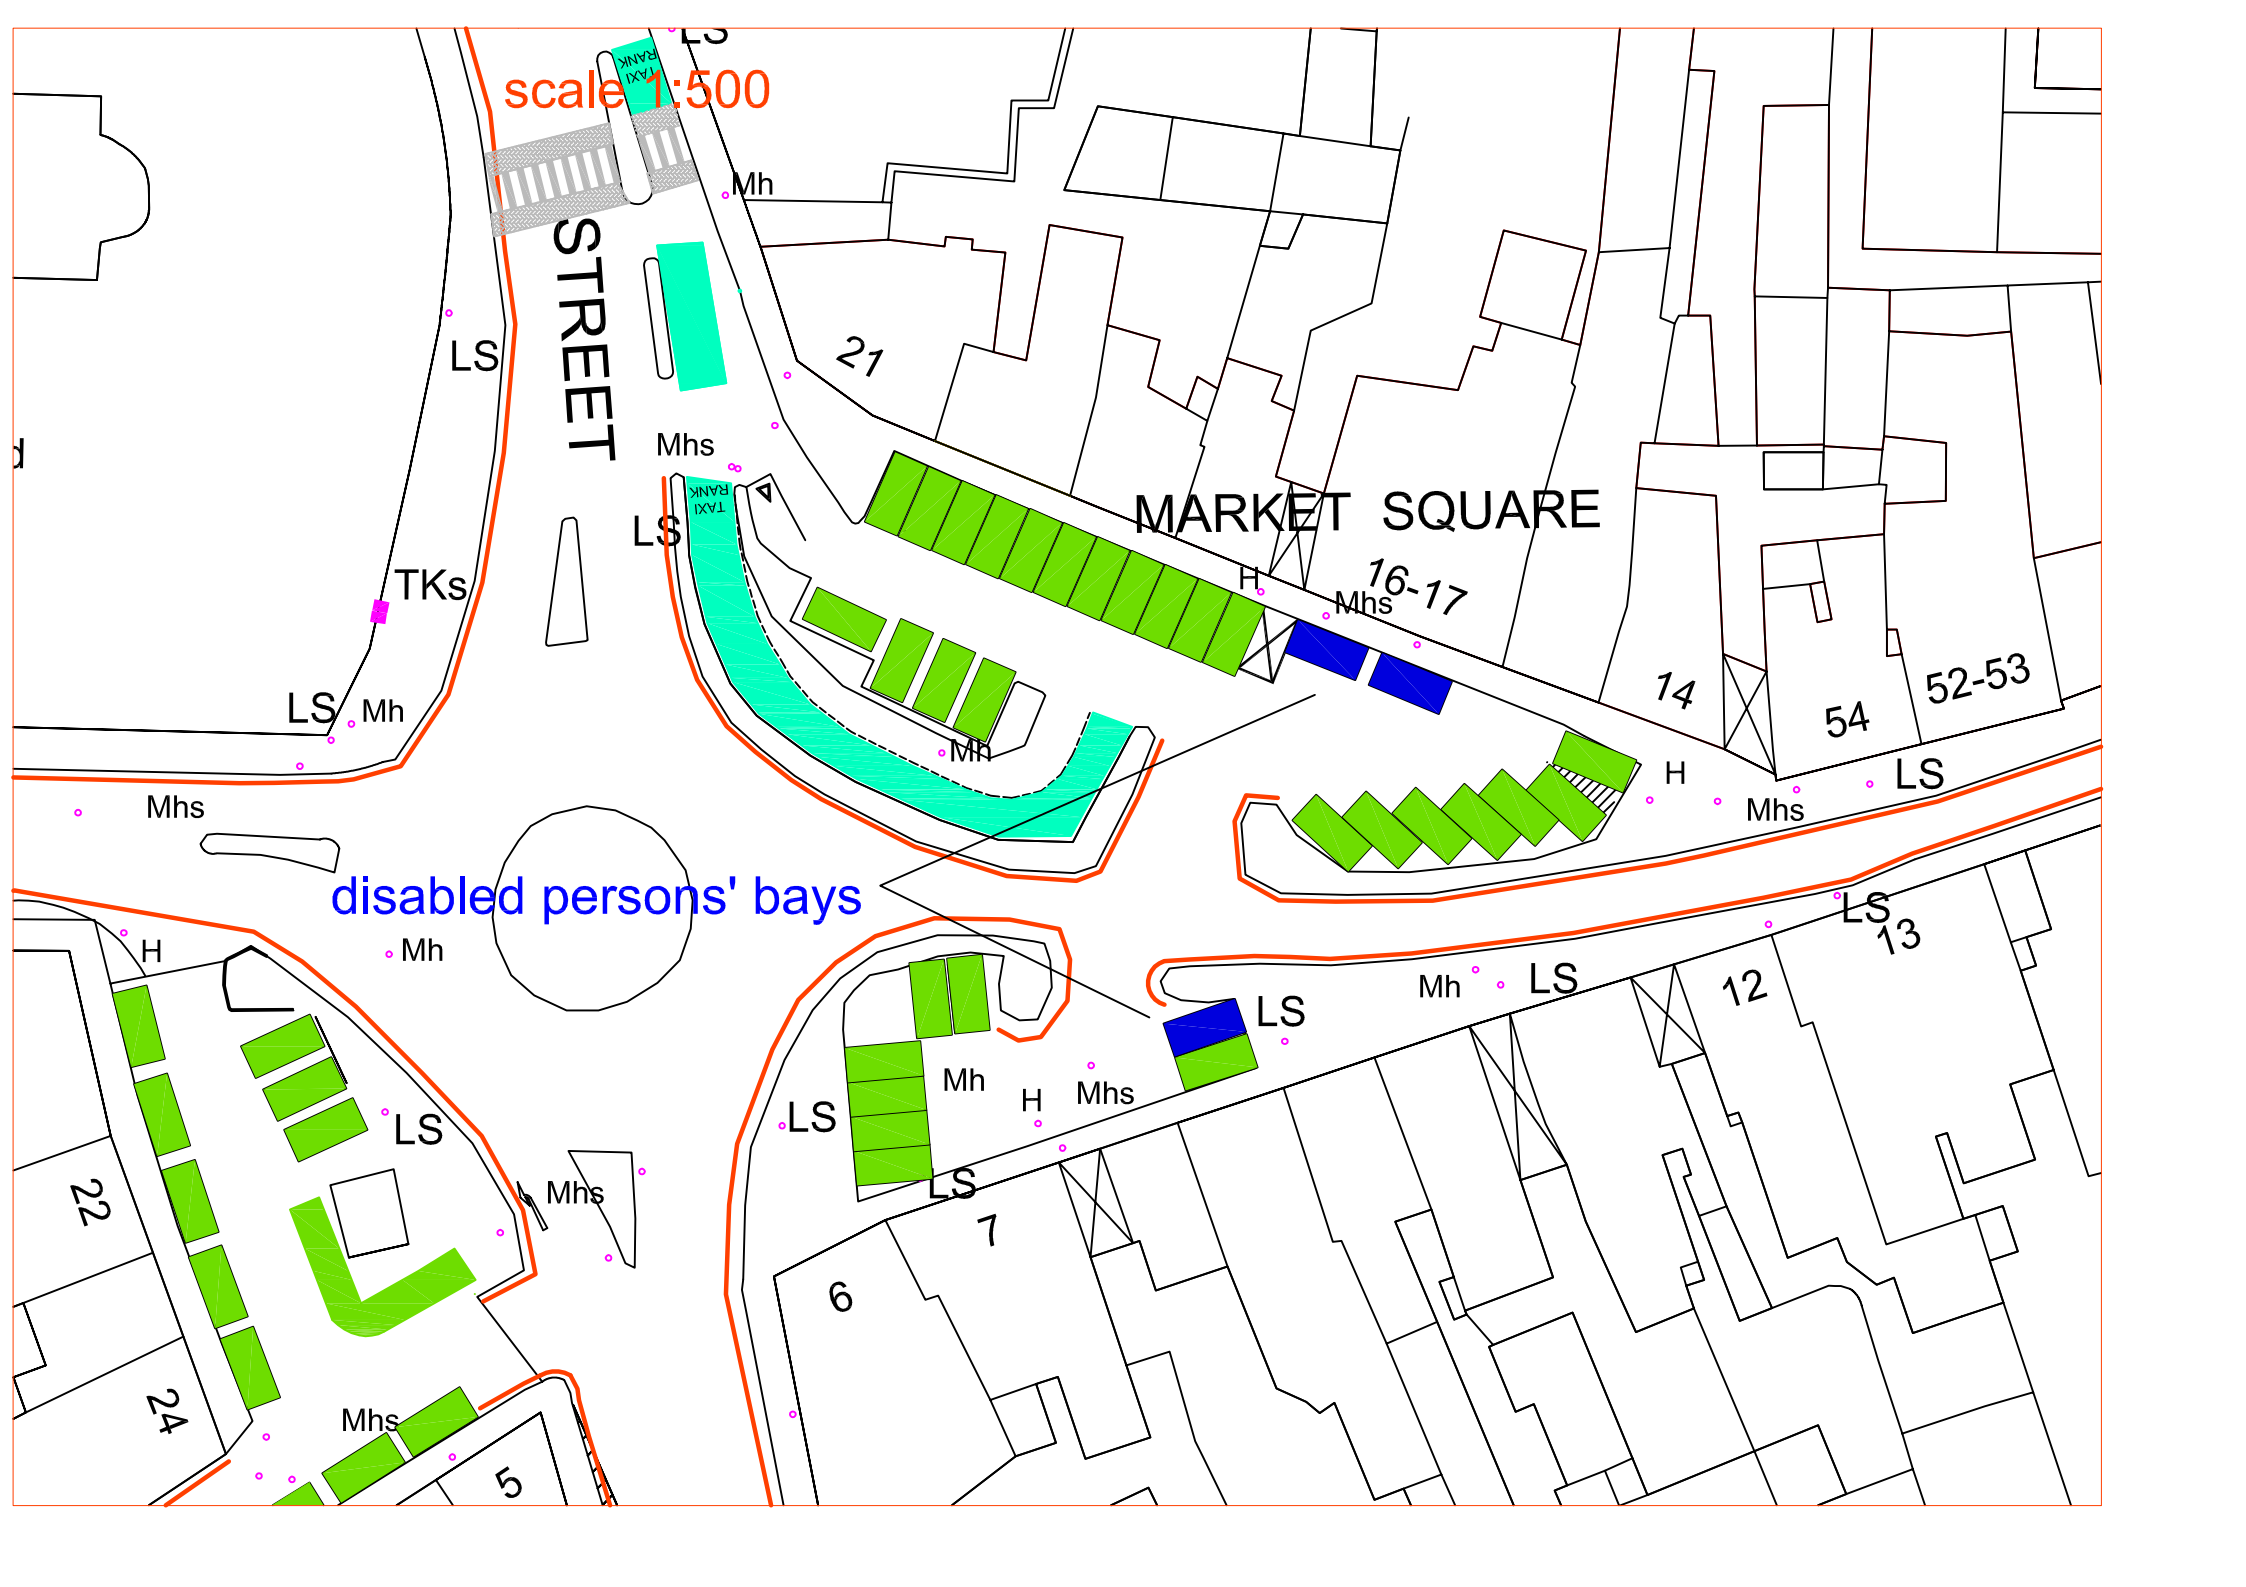

scale 1:500

STREET

MARKET SQUARE

disabled persons' bays

Grave yard

scale 1:500

disabled persons' bays

MILWAY STREET

Hotel

Hotel

LB 26

34

38-39

41

33

32

STREET

MAIN

Mhs

74

75

81

82

Bank

LOADING

Tourist Office

Library

Car Park

TAXI

Mh

LS

LS