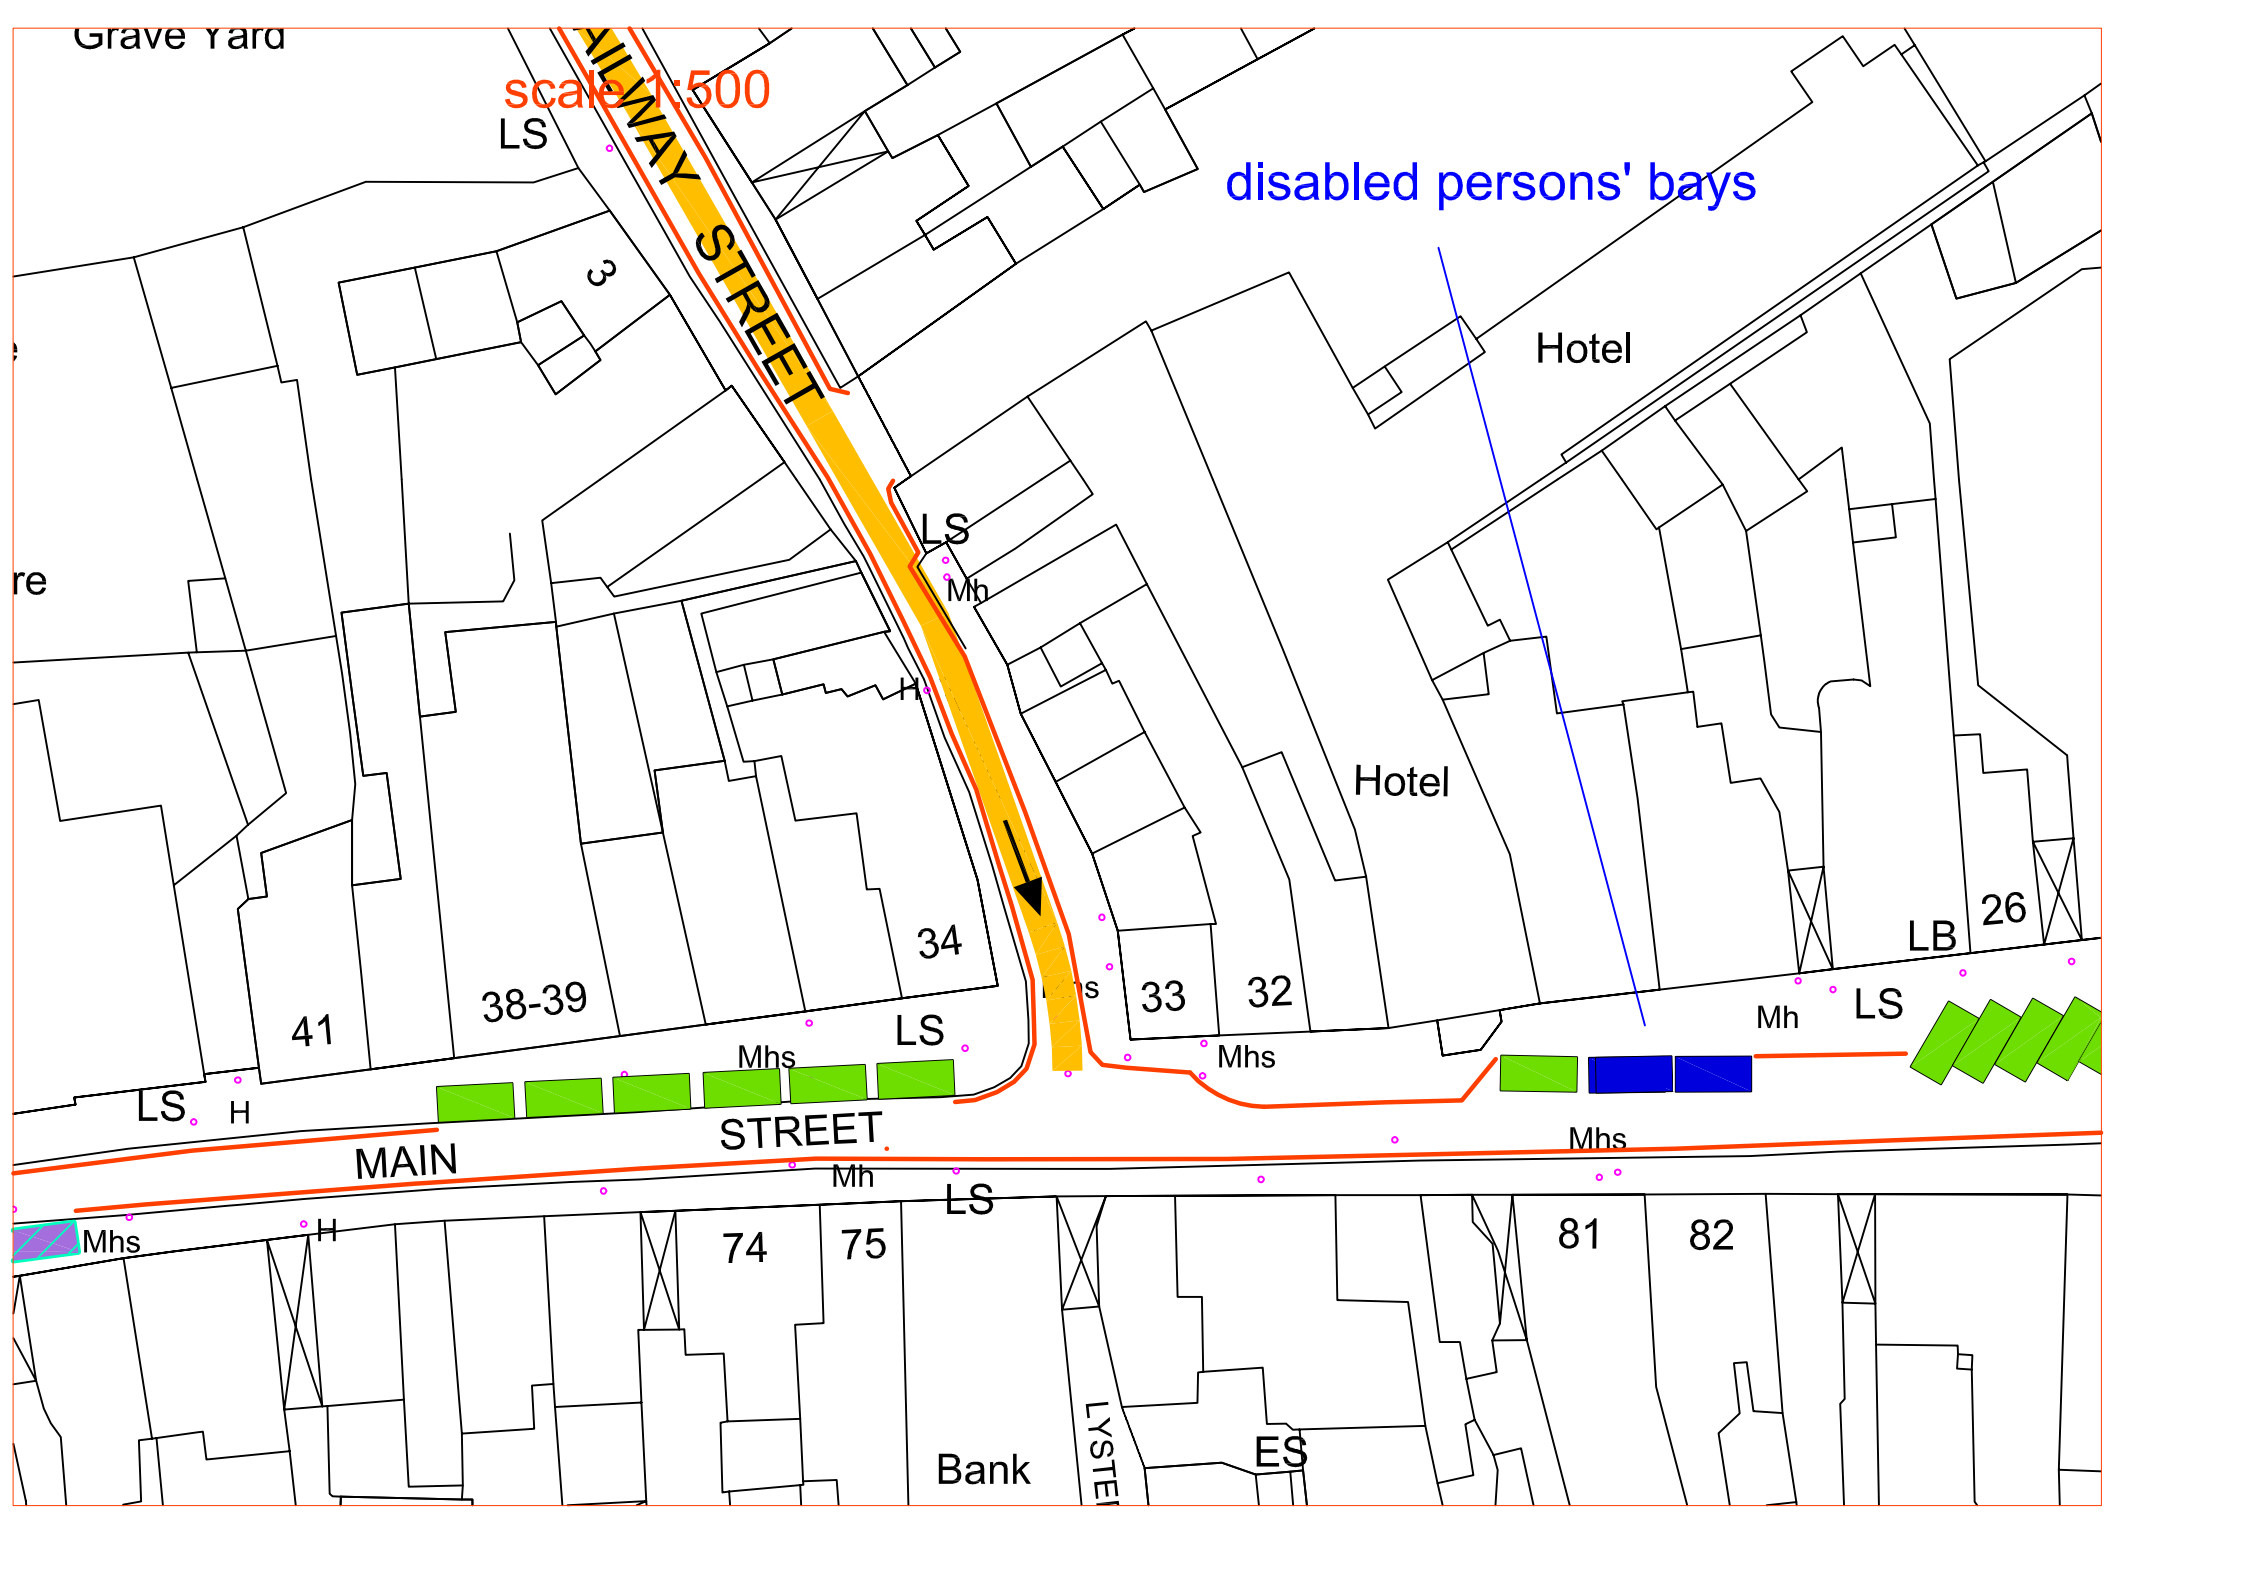

Grave yard

scale 1:500

disabled persons' bays

MILWAY STREET

Hotel

Hotel

LB 26

34

38-39

41

33

32

STREET

MAIN

Mhs

74

75

81

82

Bank

LYSTEL

ES