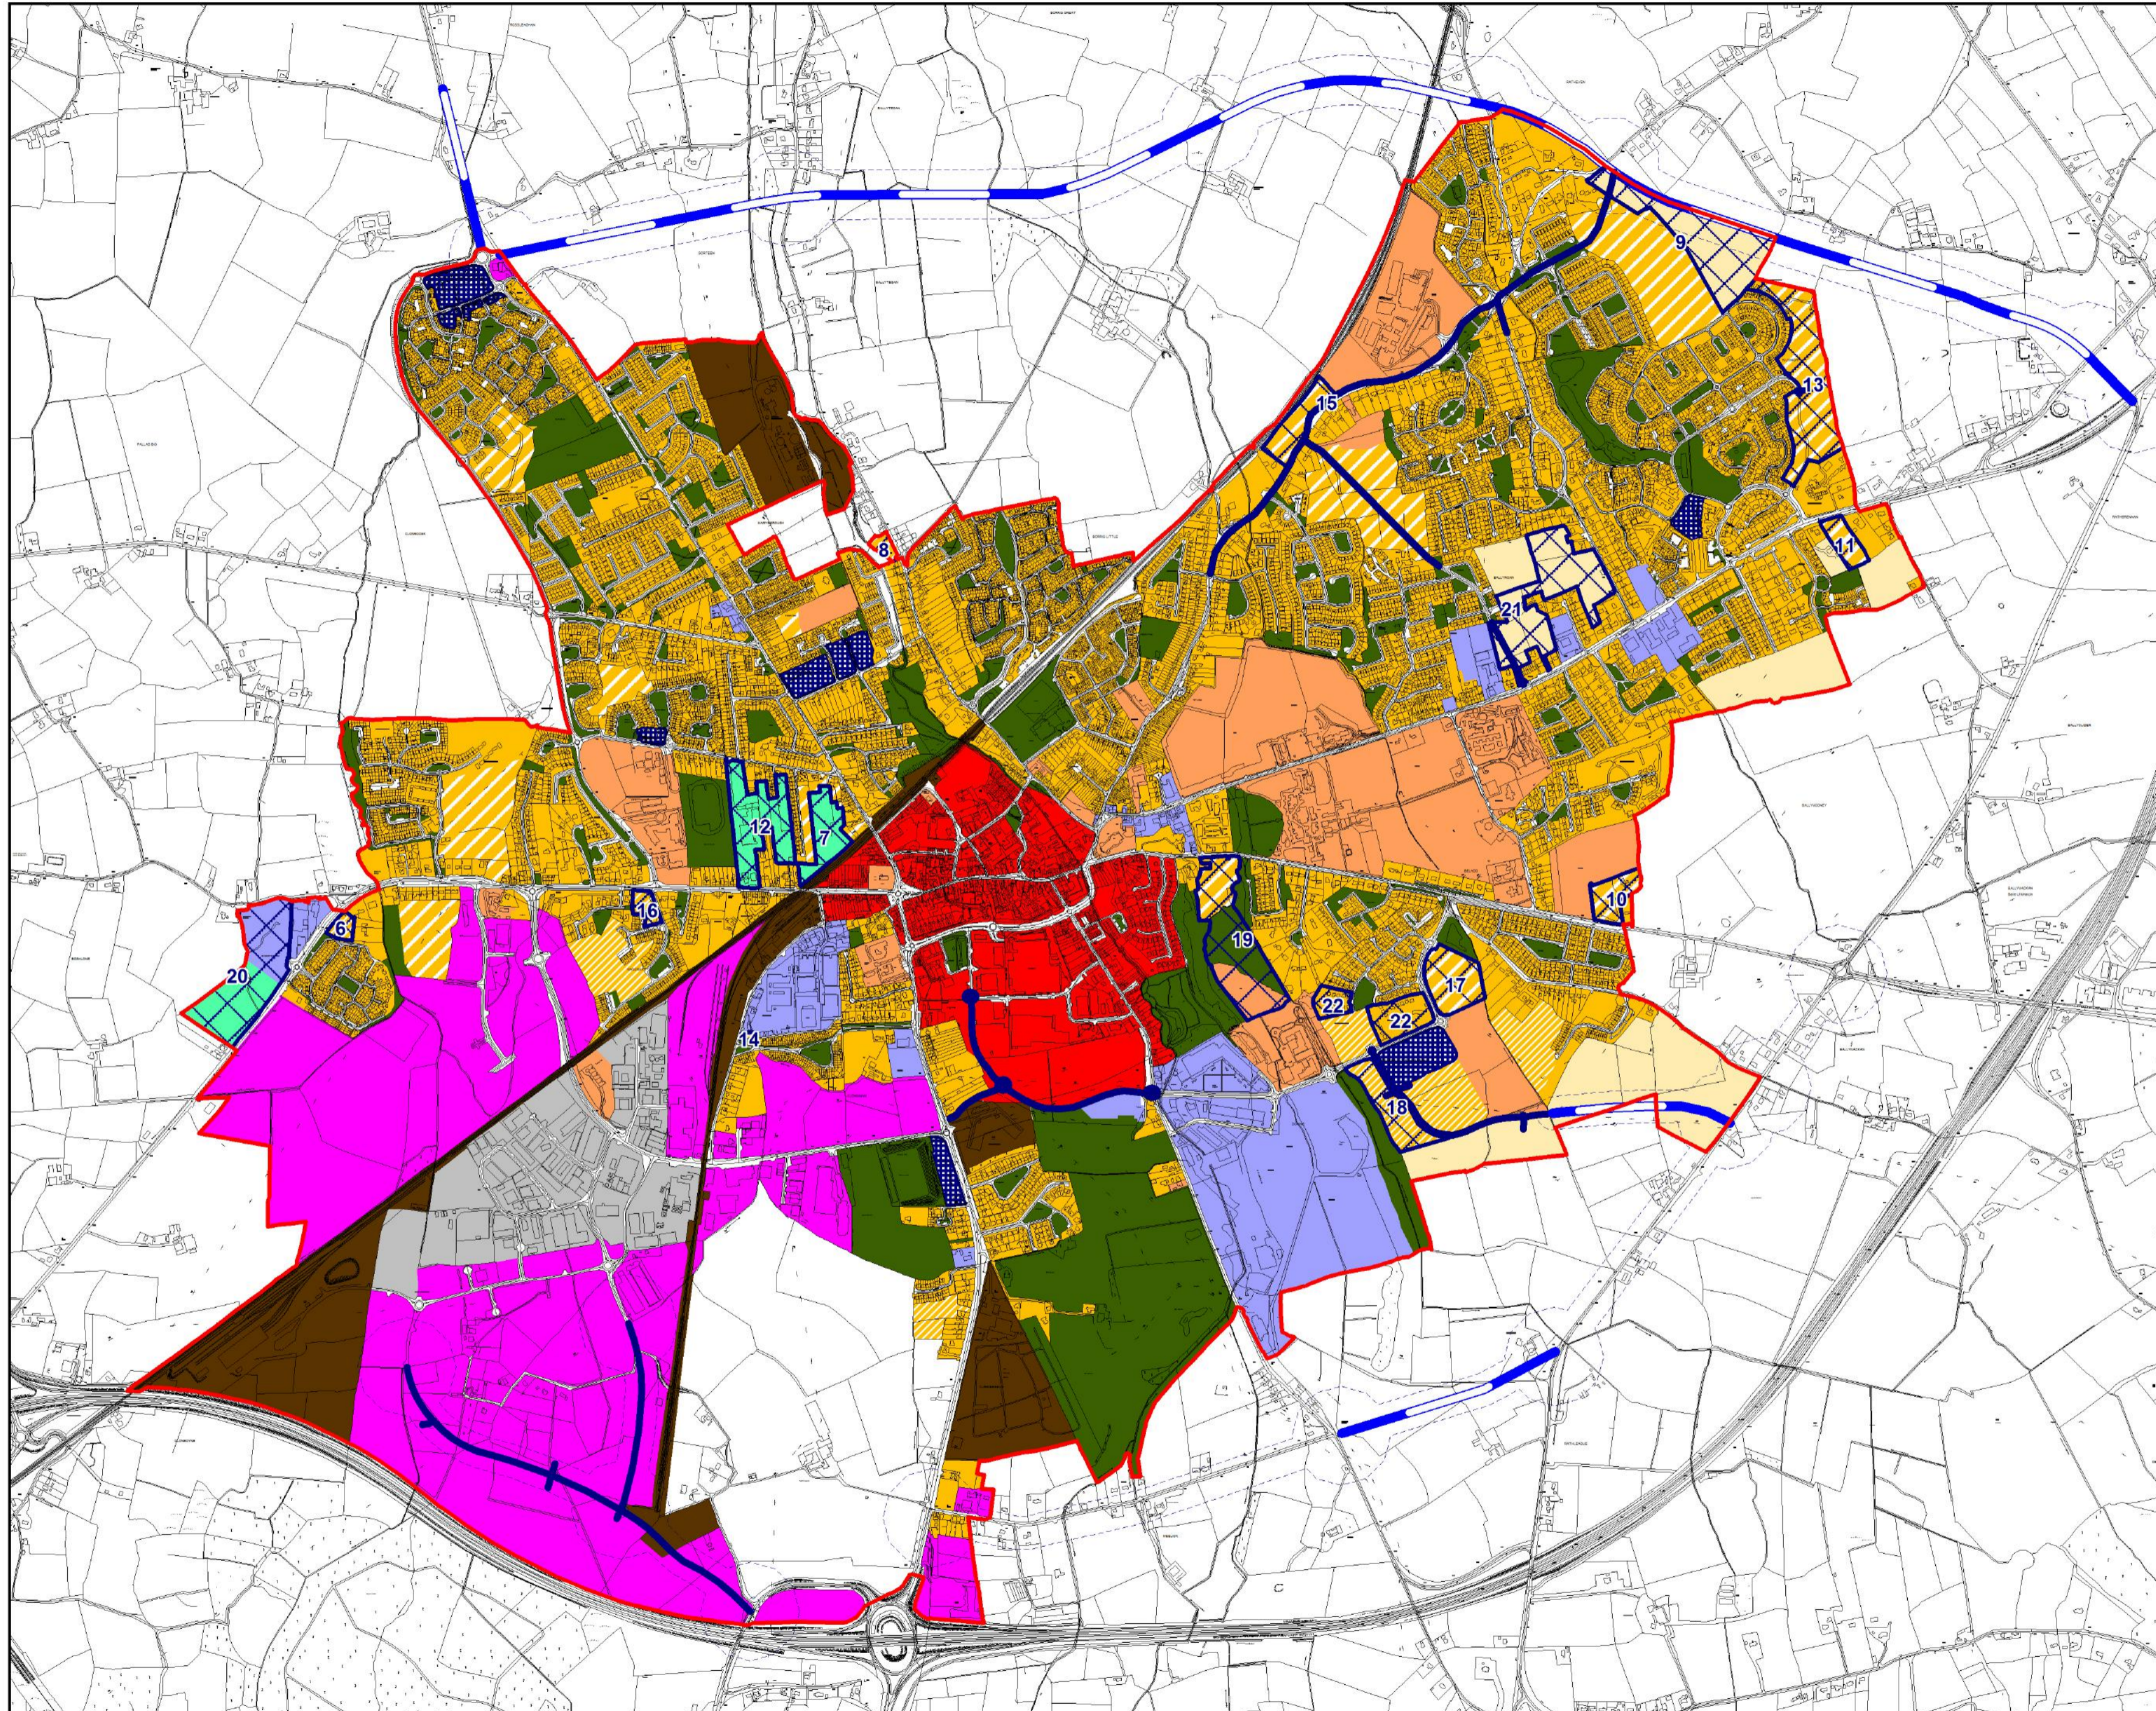

**DRAFT PORTLAOISE
LOCAL AREA PLAN
2018-2024**

Legend

- Town Centre (Primary / Core Retail Area)
- Residential 1 - Existing Residential
- Residential 2 - New Proposed Residential
- Strategic Residential Reserve
- Community, Educational & Institutional
- Open Space & Amenity
- Industrial & Warehousing
- General Business
- Neighbourhood Centre
- Enterprise & Employment
- Transport & Utilities
- Roads Objectives Buffer Zone
- Roads Objectives
- Roads Being Approved
- Development Boundary
- Lands Amended

Confirm Flood Plain Boundaries as per the SRFA and Natura Site Boundaries as per AA Documents

MAP 2 - LAND USE ZONING MAP

**LAOIS COUNTY COUNCIL
FORWARD PLANNING SECTION**

Drawn: Dermot Dunne	Checked: David O'Hara and Liz Bolger	Approved: Angela McEvoy