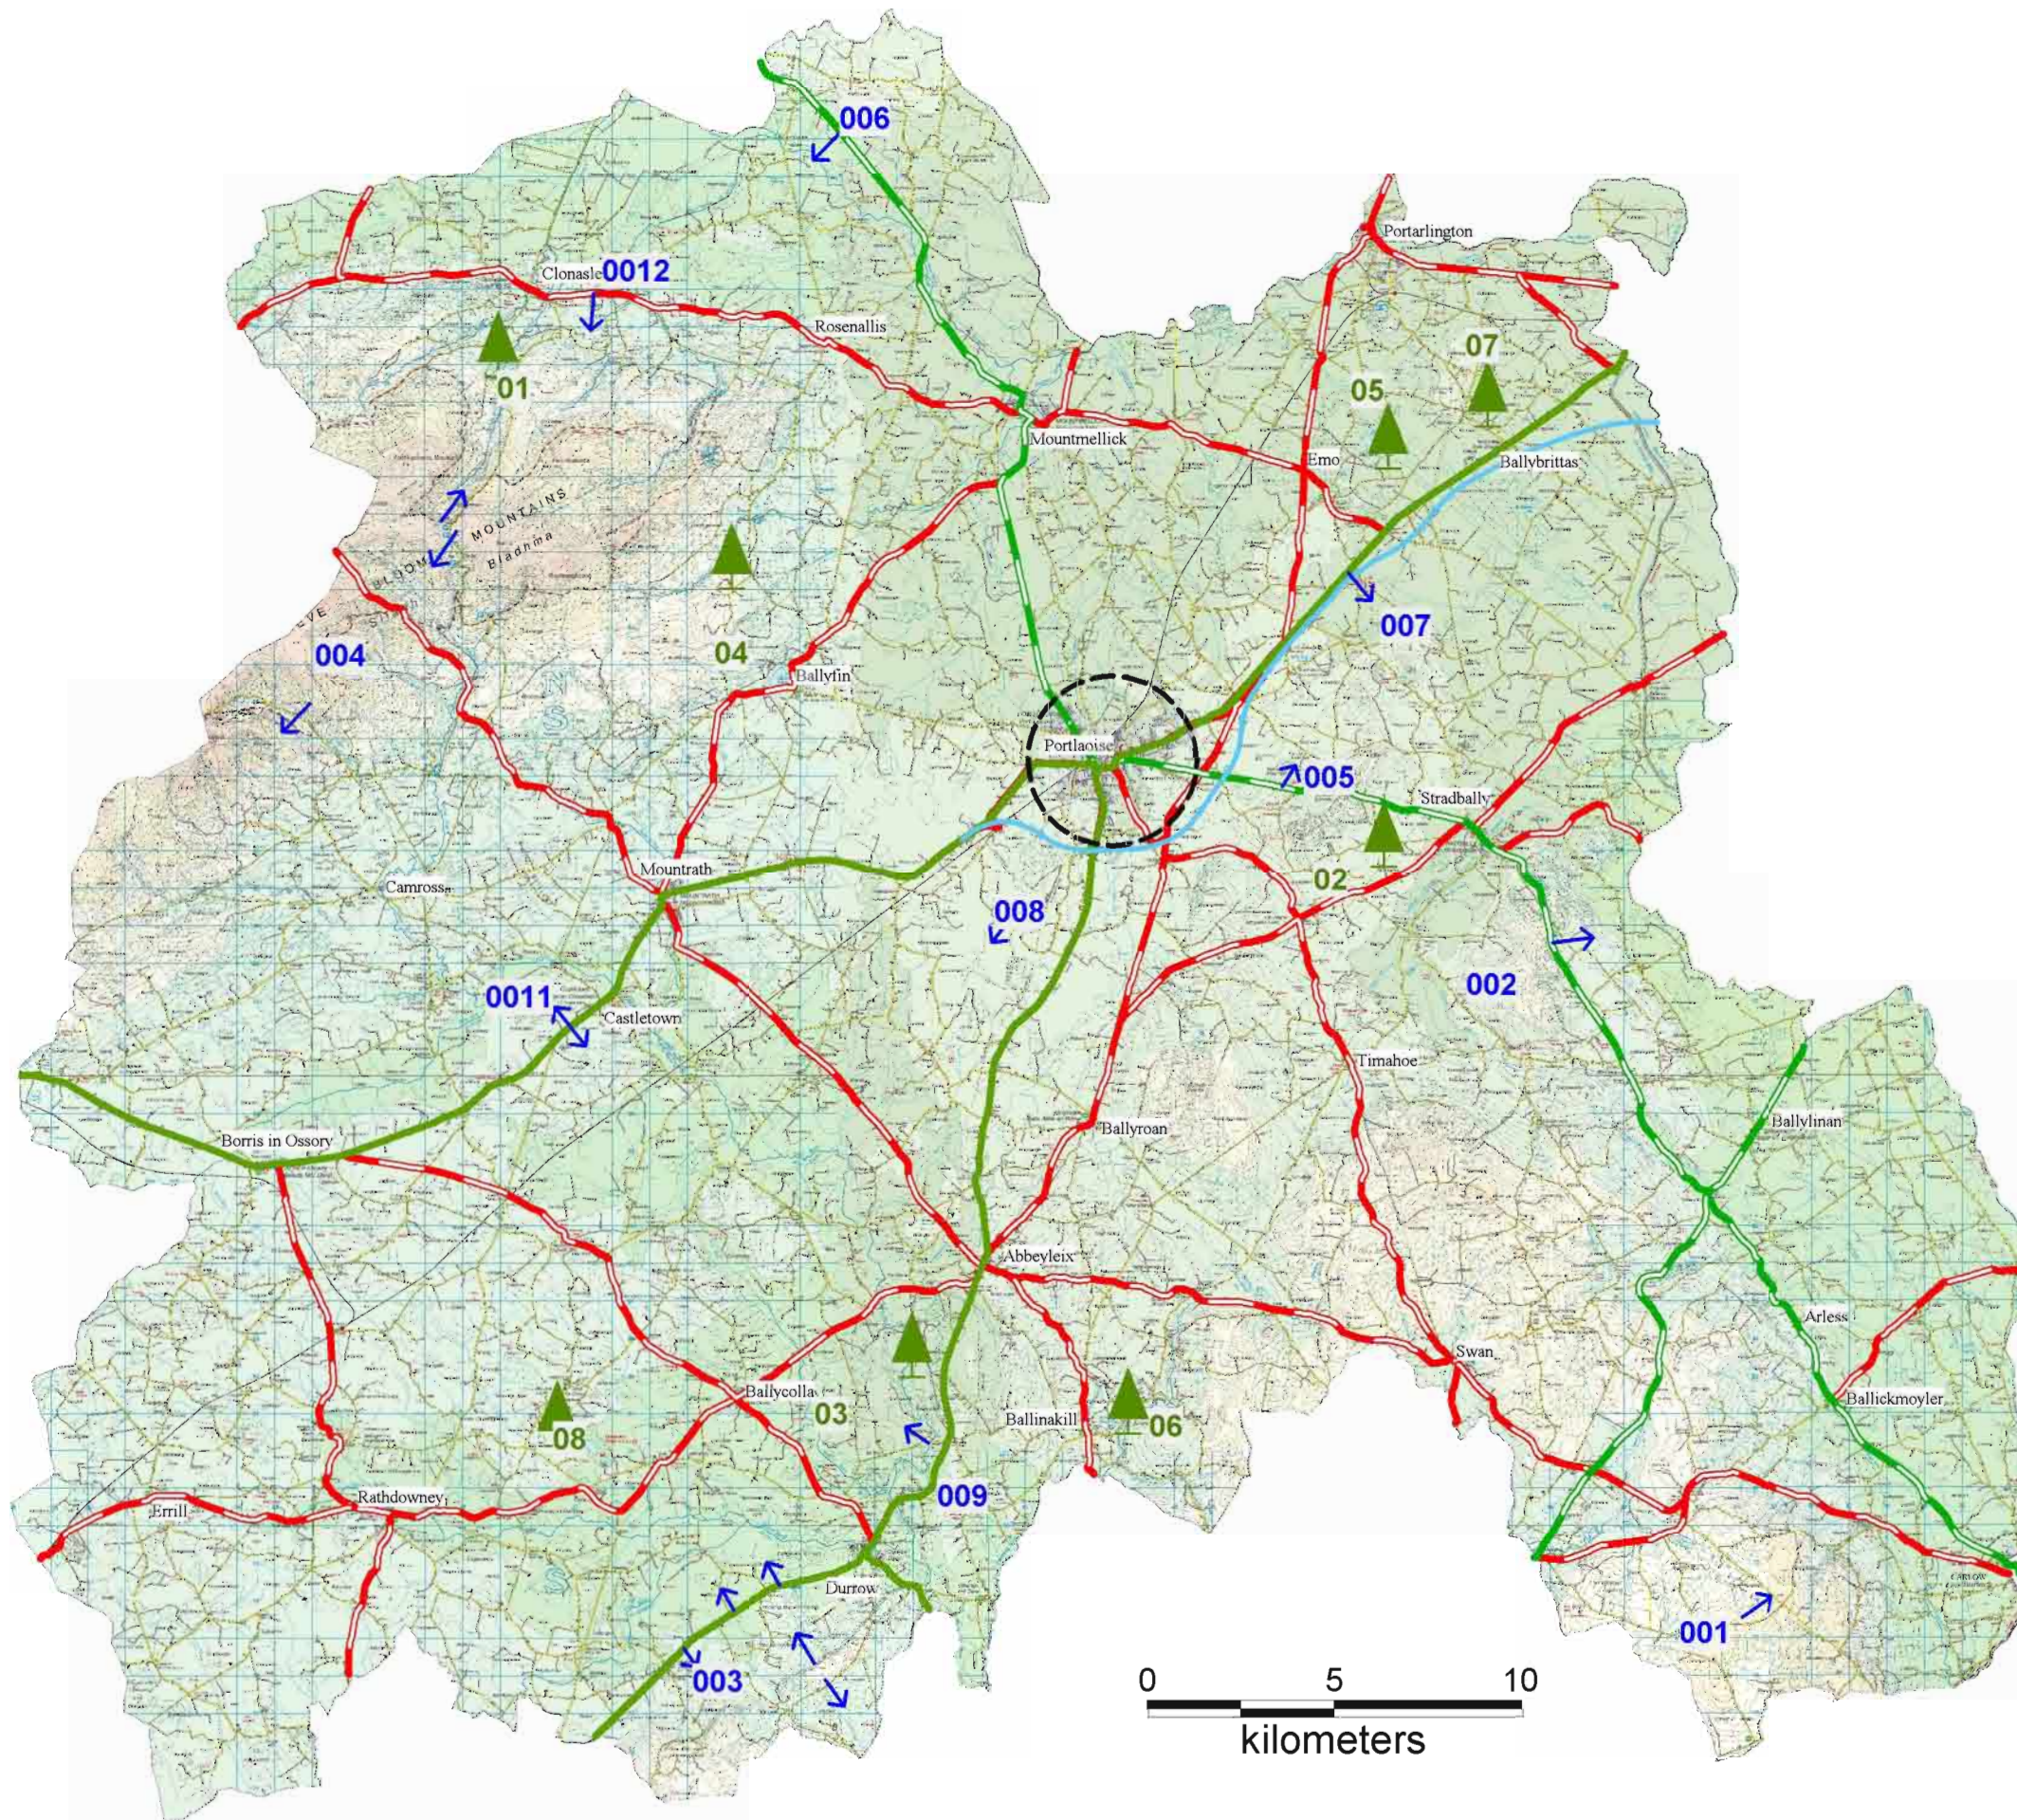

**MAP 1.8.3 -
TREES/ VIEWS AND
PROSPECTS**

KEY:

-  = Significant Tree Groups (see table 13)
-  = Scenic views (see table 14)
-  = Motorway
-  = National Primary Roads
-  = National Secondary Roads
-  = Regional Roads
-  = Portlaoise Transport Node

**LAOIS COUNTY COUNCIL
FORWARD PLANNING SECTION**